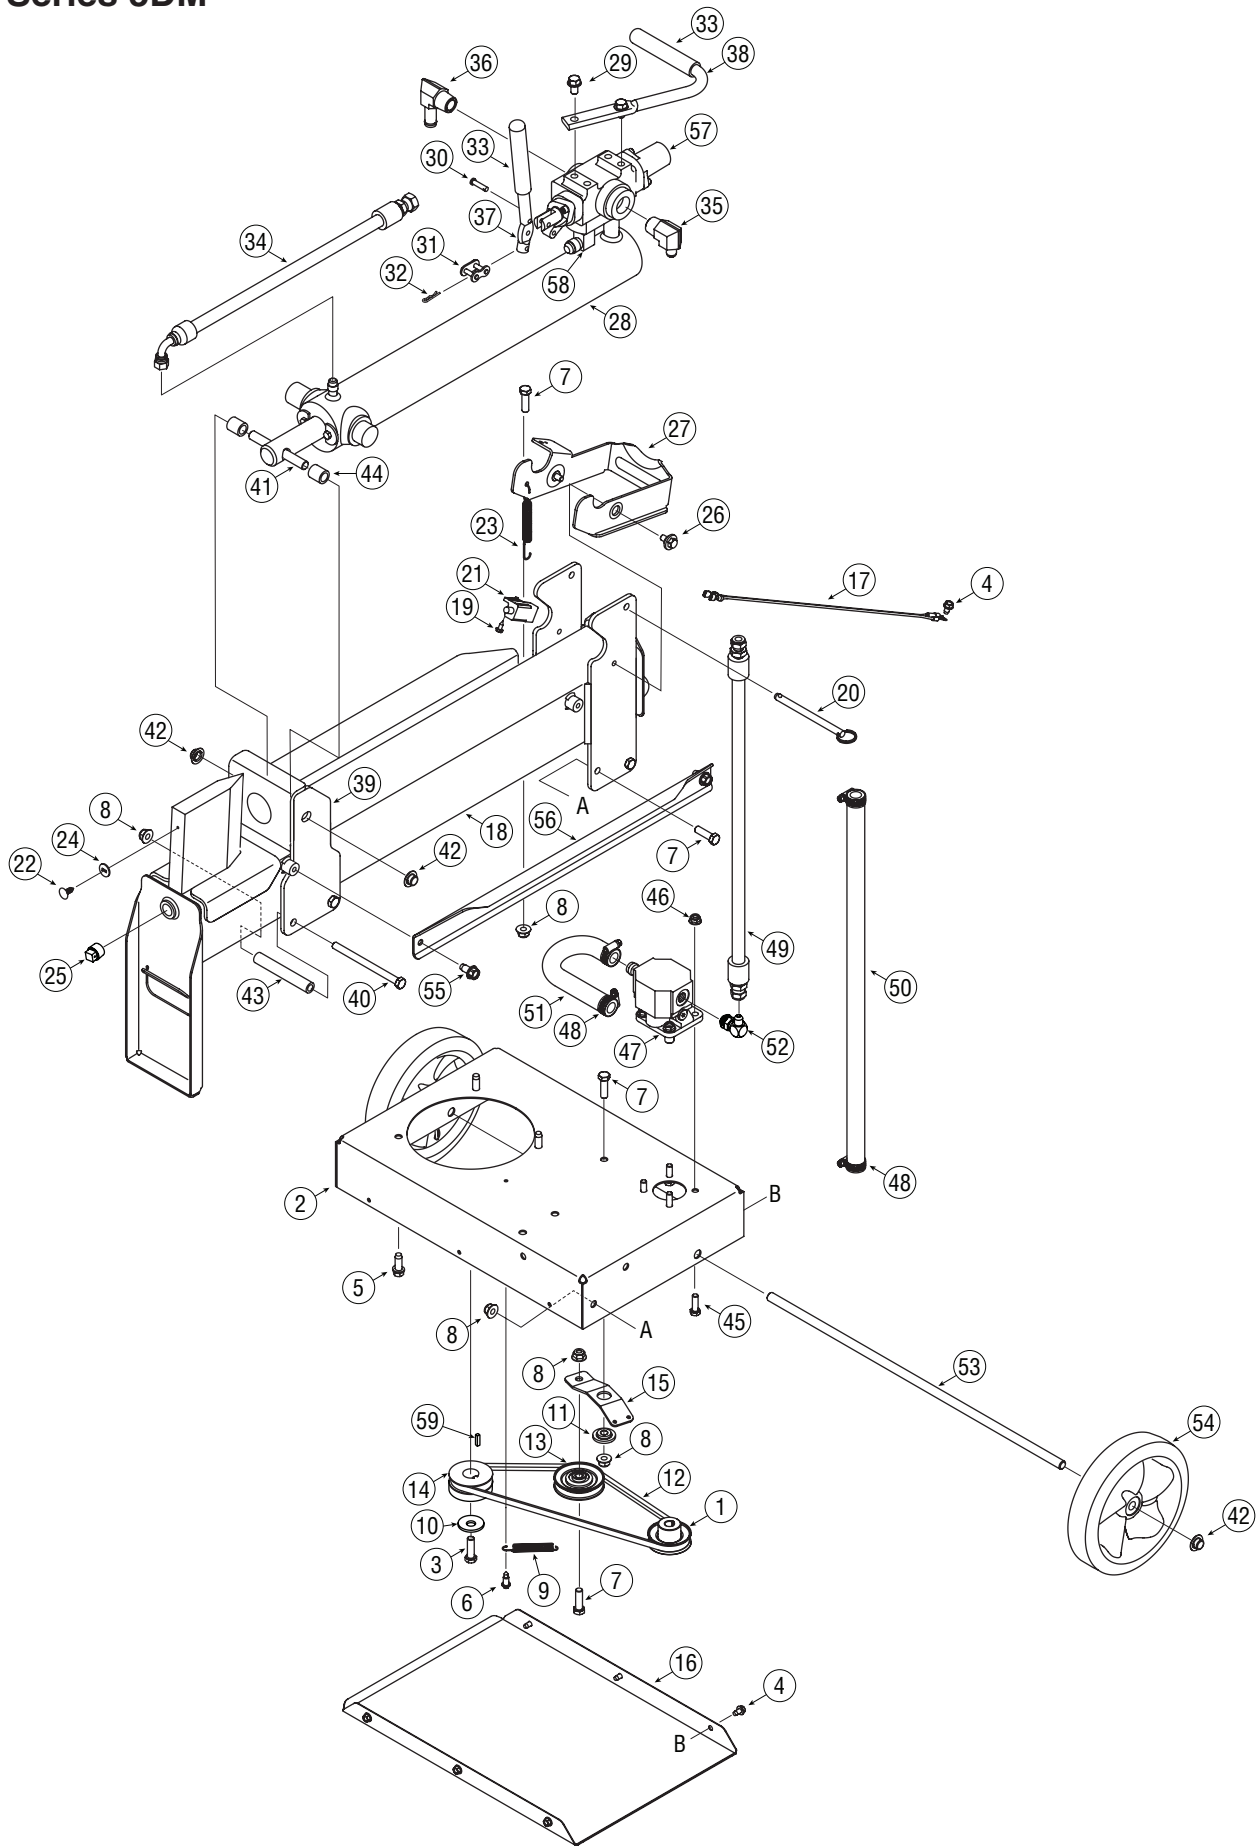

Model Series 5DM

Ref. No.	Part No.	Description
1.	656-04037	Pulley, .50 ID x 2.38 OD
2.	681-04065	Frame Assembly
3.	710-0191	Screw, 3/8-24 x 1.25
4.	710-0653	Tt Screw, 1/4-20 x .375
5.	710-0654A	Tt Screw, 3/8-16 x 1.00
6.	710-1650	Screw, Shldr., .30 x .46
7.	710-3005	Screw, 3/8-16 x 1.25
8.	712-04065	Nut, Flange Lock, 3/8-16
9.	732-04217	Spring, Extension, .375 x 2.95
10.	736-0452	Washer, Bell, .396 x 1.140 x .095
11.	748-04125	Spacer, Shldr., .38 x .75 x .13
12.	754-04128	Belt, V-Type, 3L, 33.92"
13.	756-04133	Pulley, V-Idler, 2 x 2.75 x .625-3L
14.	756-04304	Pulley, Idler
15.	781-04132	Bracket, Idler, Belt
16.	781-04161	Cover, Belt
17.	629-04161	Harness, Interlock
18.	681-04064	Tank Assembly
19.	738-04237	Shoulder Screw, #10-16 x .500
20.	711-04772	Pin, Locking
21.	725-04363	Switch, Interlock
22.	726-3046	Clip
23.	732-04085	Spring, Extension, .480 OD x 5.0
24.	736-04178A	Washer, Slotted, Felt
25.	737-04148	Plug, Drain
26.	738-0930	Screw, Shldr., .560 x .165
27.	781-04168	Bracket, Lock, Cylinder
28.	718-04241	Cylinder
29.	710-0870	Screw, 3/8-16 x .625
30.	711-04585	Pin, Clevis

Ref. No.	Part No.	Description
31.	713-04036	Link, Handle, Valve
32.	714-0104	Pin, Cotter
33.	720-04088	Grip
34.	727-04182	Hose, Valve, Cylinder
35.	737-04155	Adapter, Hydraulic
36.	737-04154	Adapter, Hydraulic
37.	747-04539	Control, Valve, Hydraulic
38.	747-04707	Handle, Rod
39.	681-04087	Brkt., Assembly, Push
40.	710-0615A	Screw, 3/8-16 x .500
41.	711-04762	Rod, Pivot, .497 x 4.160
42.	726-0299	Cap, Push
43.	750-04668	Spacer, .385 x .625 x 4.07
44.	750-04886	Spacer, .525 x .775 x .852
45.	710-0376	Screw, 5/16-18
46.	712-04063	Nut, Flange Lock, 5/16-18
47.	718-04243	Pump, Gear
48.	726-04079	Clamp, Hose
49.	727-04154	Hose
50.	727-04156	Hose, Return
51.	727-04157	Hose, Inlet
52.	737-04187	Fitting, Elbow
53.	711-04575	Axle
54.	734-1987	Wheel
55.	710-04484	Tt Screw, 5/16-18 x .750
56.	781-04124	Bracket, Support
57.	718-0481A	Valve
58.	737-0192	Adapter
59.	714-0122	Key
—	—	Tow Hitch Kit (Optional)