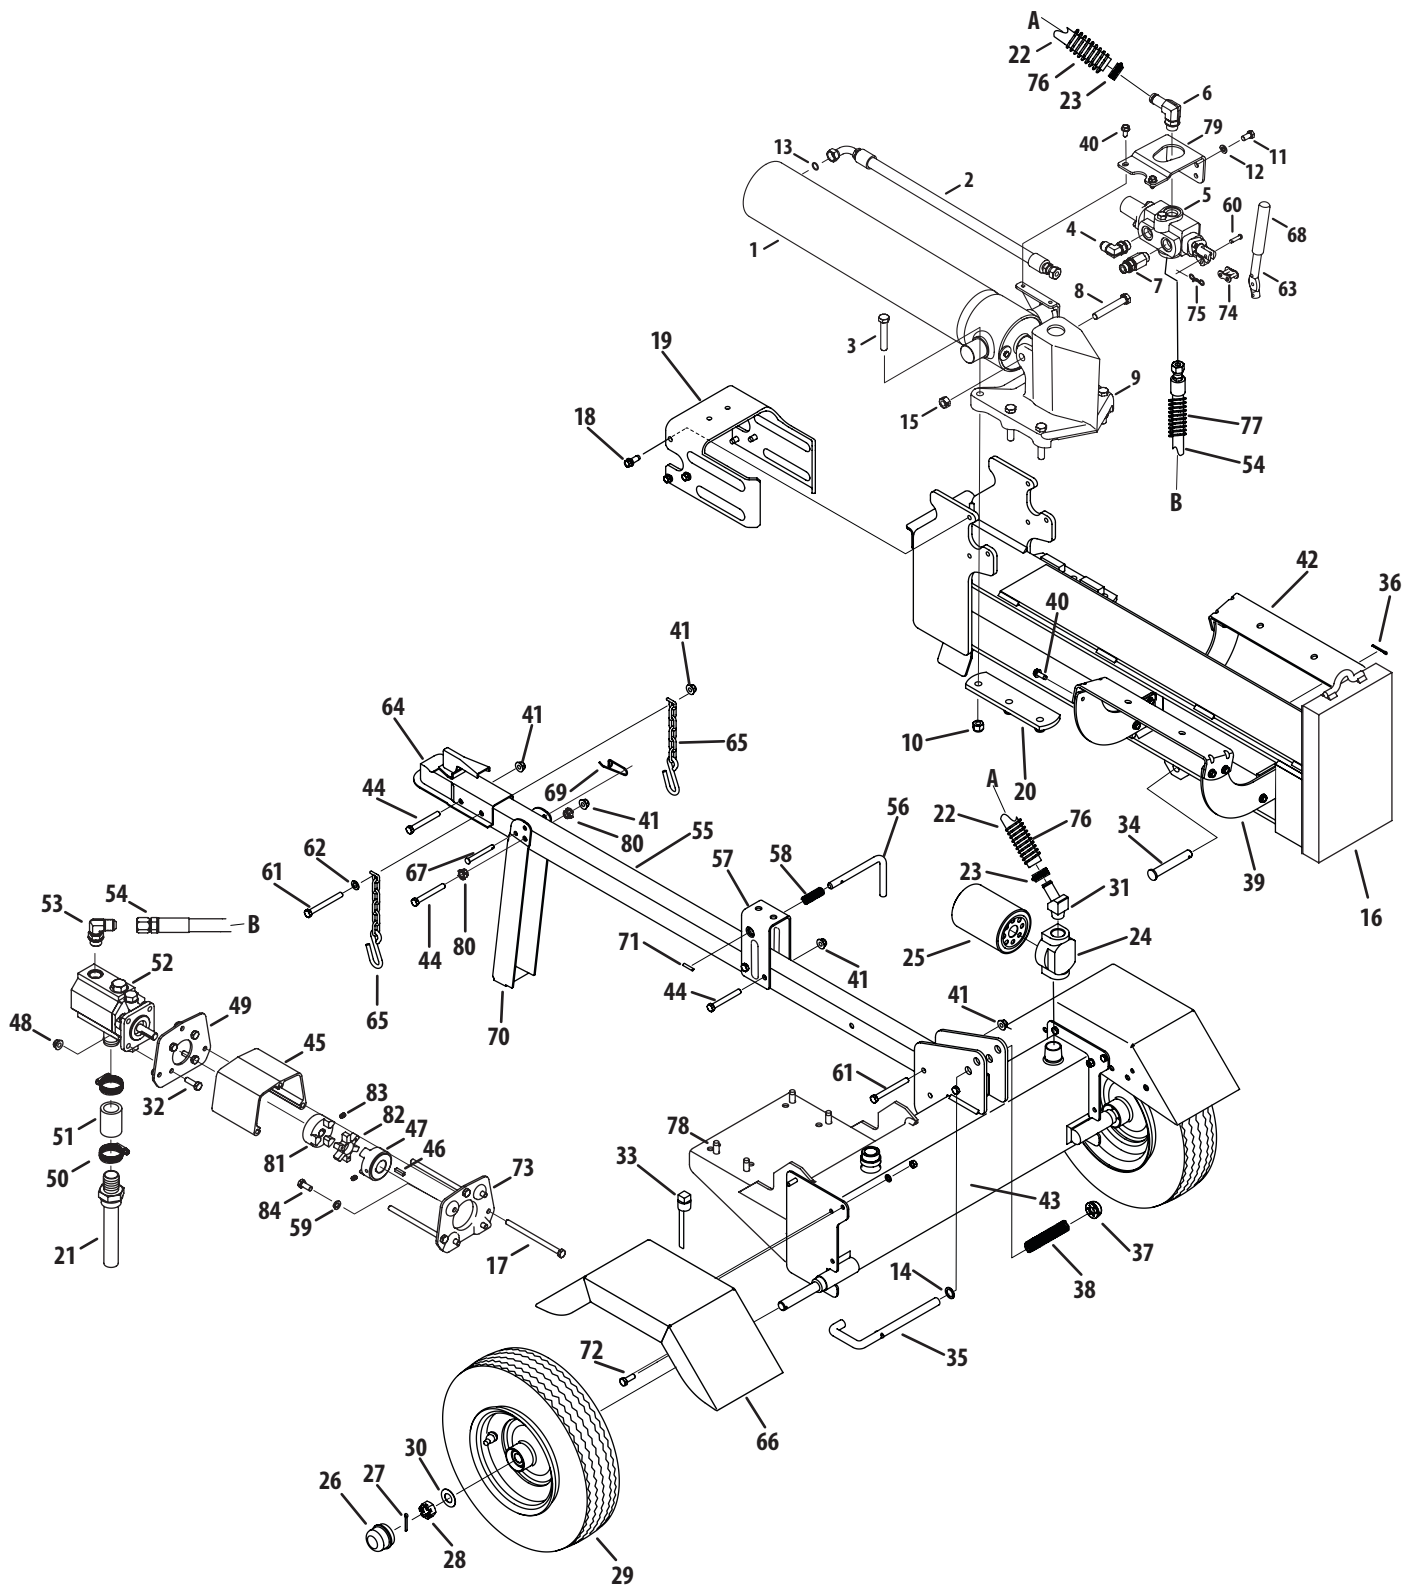

LS 27 CC

24BG5HM(2012~2015)

Ref.	Part Number	Description	Ref.	Part Number	Description
1	918-04713	Hydraulic Cylinder	36	914-0470	Cotter Pin
2	727-04362	Hydraulic Tube	37	726-0214	Push Cap
3	710-1018	Hex Cap Screw, 1/2-20 x 2.75	38	732-0583	Compression Spring
4	737-04320	90 Degree Solid Adapter	39	781-04293	Log Tray Bracket
5	718-04706	Control Valve	40	710-04484	Hex Washer Screw, 5/16-18 x .750
6	737-04307	Return Elbow	41	712-04065	Flange Lock Nut, 3/8-16
7	737-04309	Nipple Pipe, 1/2-14	42	781-04179	Log Tray
8	710-1806	Hex Cap Screw, 1/2-13 x 3.25	43	681-04148	Frame Assembly
9	719-04529	Wedge Assembly	44	710-0521	Hex Bolt, 3/8-16 x 3
10	912-3058	Hex Lock Nut, 1/2-20	45	719-0281	Coupling Shield
11	710-0216	Hex Cap Screw, 3/8-16 x .75	46	914-0122	Square Key, 3/16" x .75
12	936-0169	Lock Washer, 3/8	47	718-04395	Coupling, .875
13	721-0330	O-Ring, .468 ID x .078 Dia.	48	712-04063	Flange Lock Nut, 5/16-18
14	936-0116	Flat Washer, .635 x.93 x.06	49	781-0097	Rear Coupling Support Bracket
15	712-3022	Hex Lock Nut, 1/2-13	50	726-0174	Hose Clamp
16	681-04126	Beam Assembly	51	727-0451	Hose
17	710-0974	Hex Screw, 5/16-18 x 4.75	52	918-04729	Gear Pump
18	710-04683	Self Tapping Screw, 3/8-16 x 1.0	53	737-04320	45 Degree Elbow Fitting
19	781-04426	Dislodger Bracket	54	727-04288	High Pressure Hydraulic Hose
20	781-0790A	Back Plate	55	781-04424	Tongue Assembly
21	737-04308	Inlet Filter	56	747-1261	Latch Rod
22	727-0443	Return Hose, 3/4 x 44	57	781-04420	Latch
23	726-0132	Hose Clamp, 5/8	58	932-3127	Compression Spring
24	737-0316	Filter Housing	59	936-0119	Lock Washer, 5/16
	737-04267	Filter Housing	60	711-04585	Clevis Pin
25	723-0405	Oil Filter	61	710-3085	Hex Cap Screw, 3/8-16 x 3.50
26	734-0873	Hub Cap	62	936-0185	Flat Washer, .375 x.738 x.063
27	714-0162	Cotter Pin	63	747-04539	Hydraulic Valve Control
28	712-0359	Slotted Nut, 3/4-16	64	681-04030	Hitch Coupling Assembly
29	634-0187	Complete Wheel Assembly	65	713-0433A	Chain
	921-0168	Dust Seal	66	781-04002	Fender
	941-0987	Roller Bearing	67	911-0813	Clevis Pin
30	936-0351	Flat Washer, .760 x.500	68	720-04088	Grip
31	737-0312	Adapter, 3/4-14	69	732-0194	Spring Pin
	737-04323	Hydraulic Fitting, 1 1/16 Orb x .75	70	781-04430	Jack Stand
32	710-0376	Hex Screw, 5/16-18 x 1.00	71	915-0120	Spiral Pin
33	737-0348A	Vented Dipstick	72	710-0650	Self-Tapping Screw, 5/16-18 x 0.875
34	711-05169	Clevis Pin	73	781-0098A	Front Coupling Support Bracket
35	747-04983	Lock Rod	74	913-04036	Valve Handle Link