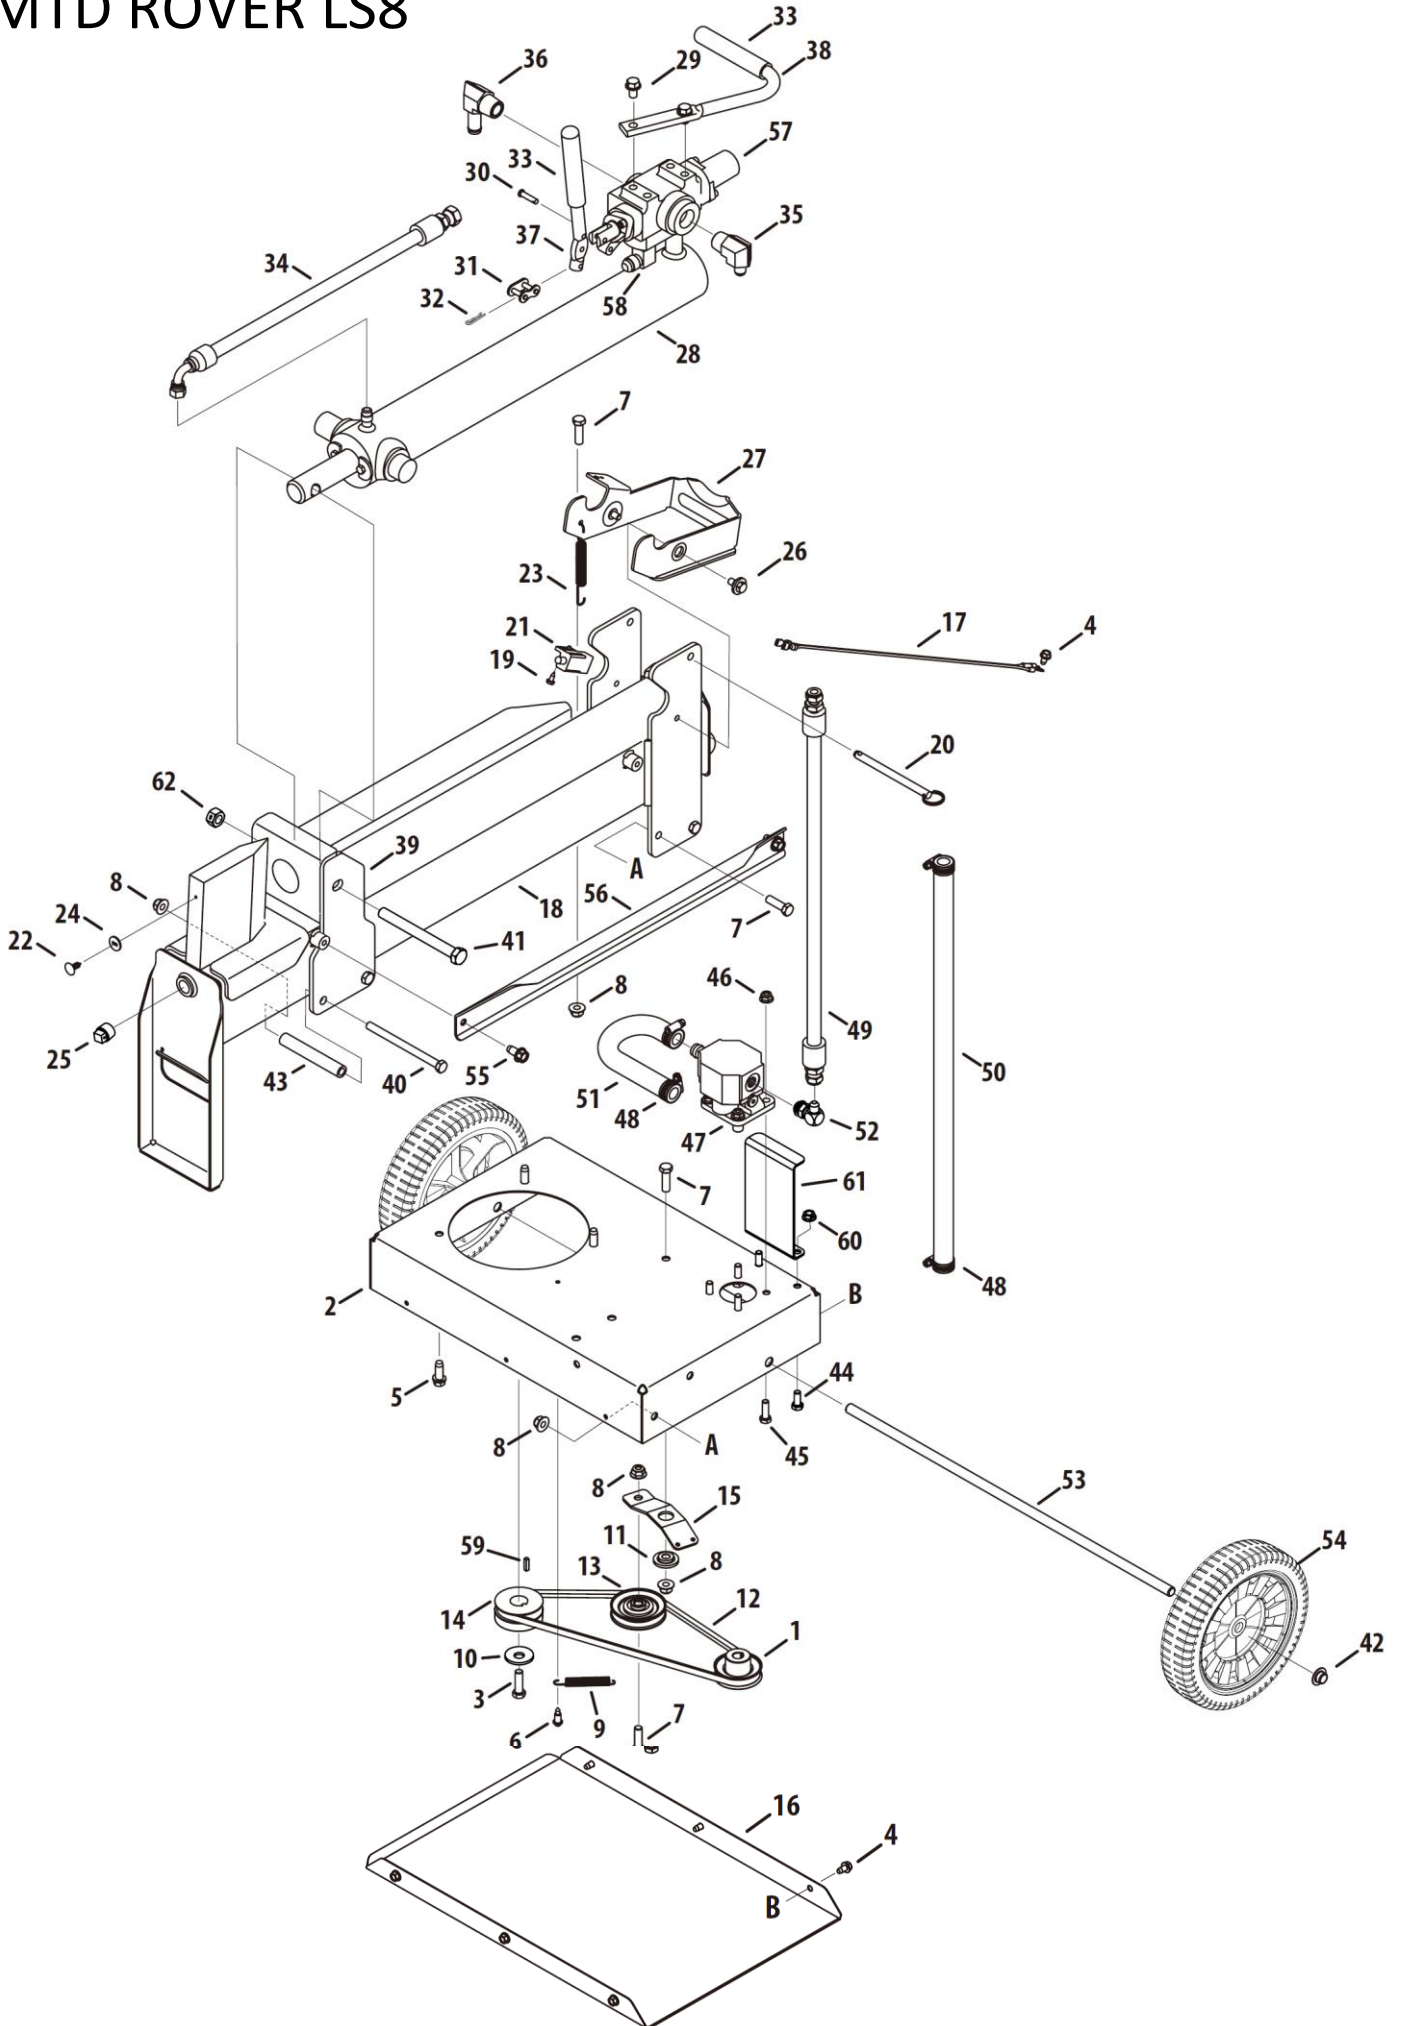

MTD ROVER LS8

MTD ROVER LS8 パーツリスト

Ref.	Part Number	Description
1	656-04037	Pulley .50 ID x 2.38 OD
2	681-04065A	Frame Assembly
3	710-0191	Hex Screw 3/8-24 x 1.25
4	710-0653	Hex Washer Screw, 1/4-20 x .375
5	710-0654A	Hex Washer Screw, 3/8-16 x .88
6	710-1650	Self-tapping Screw, 5/16-18 x .875
7	710-3005	Hex Bolt 3/8-16 x 1.25
8	712-04065	Flange Lock-Nut 3/8-16, Nylon
9	732-04217	Extension Spring .375 x 2.95
10	936-0452	Belleville Washer
11	748-04125	Shoulder Spacer .30 x .46
12	754-04128	Belt, V-Type, 3L, 33.92" Lg.
13	756-04133	Pulley, V-idler, 2 x 2.75 x .625-3L
14	756-04304	Idler Pulley
15	781-04132	Belt Idler Bracket
16	781-04161	Belt Cover
17	629-04161	Harness, Interlock
18	681-04064	Tank Assembly
19	738-04237A	Shoulder Screw #10-16 x .50
20	711-04772	Pin, locking
21	725-04363	Switch, Interlock
22	726-3046	Foot Pad Clips (Not Shown)
23	732-04085	Extension Spring .480 OD x 5.0
24	736-04178A	Washer, slotted, felt
25	737-04148	Drain Plug
26	738-0930	Shoulder Bolt
27	781-04168	Bracket, Lock, Cylinder
28	918-04241	Cylinder
29	710-0870	Hex Tap Screw, 3/8-16 x .62
30	711-04585	Clevis Pin
31	913-04036	Link, Handle, Valve