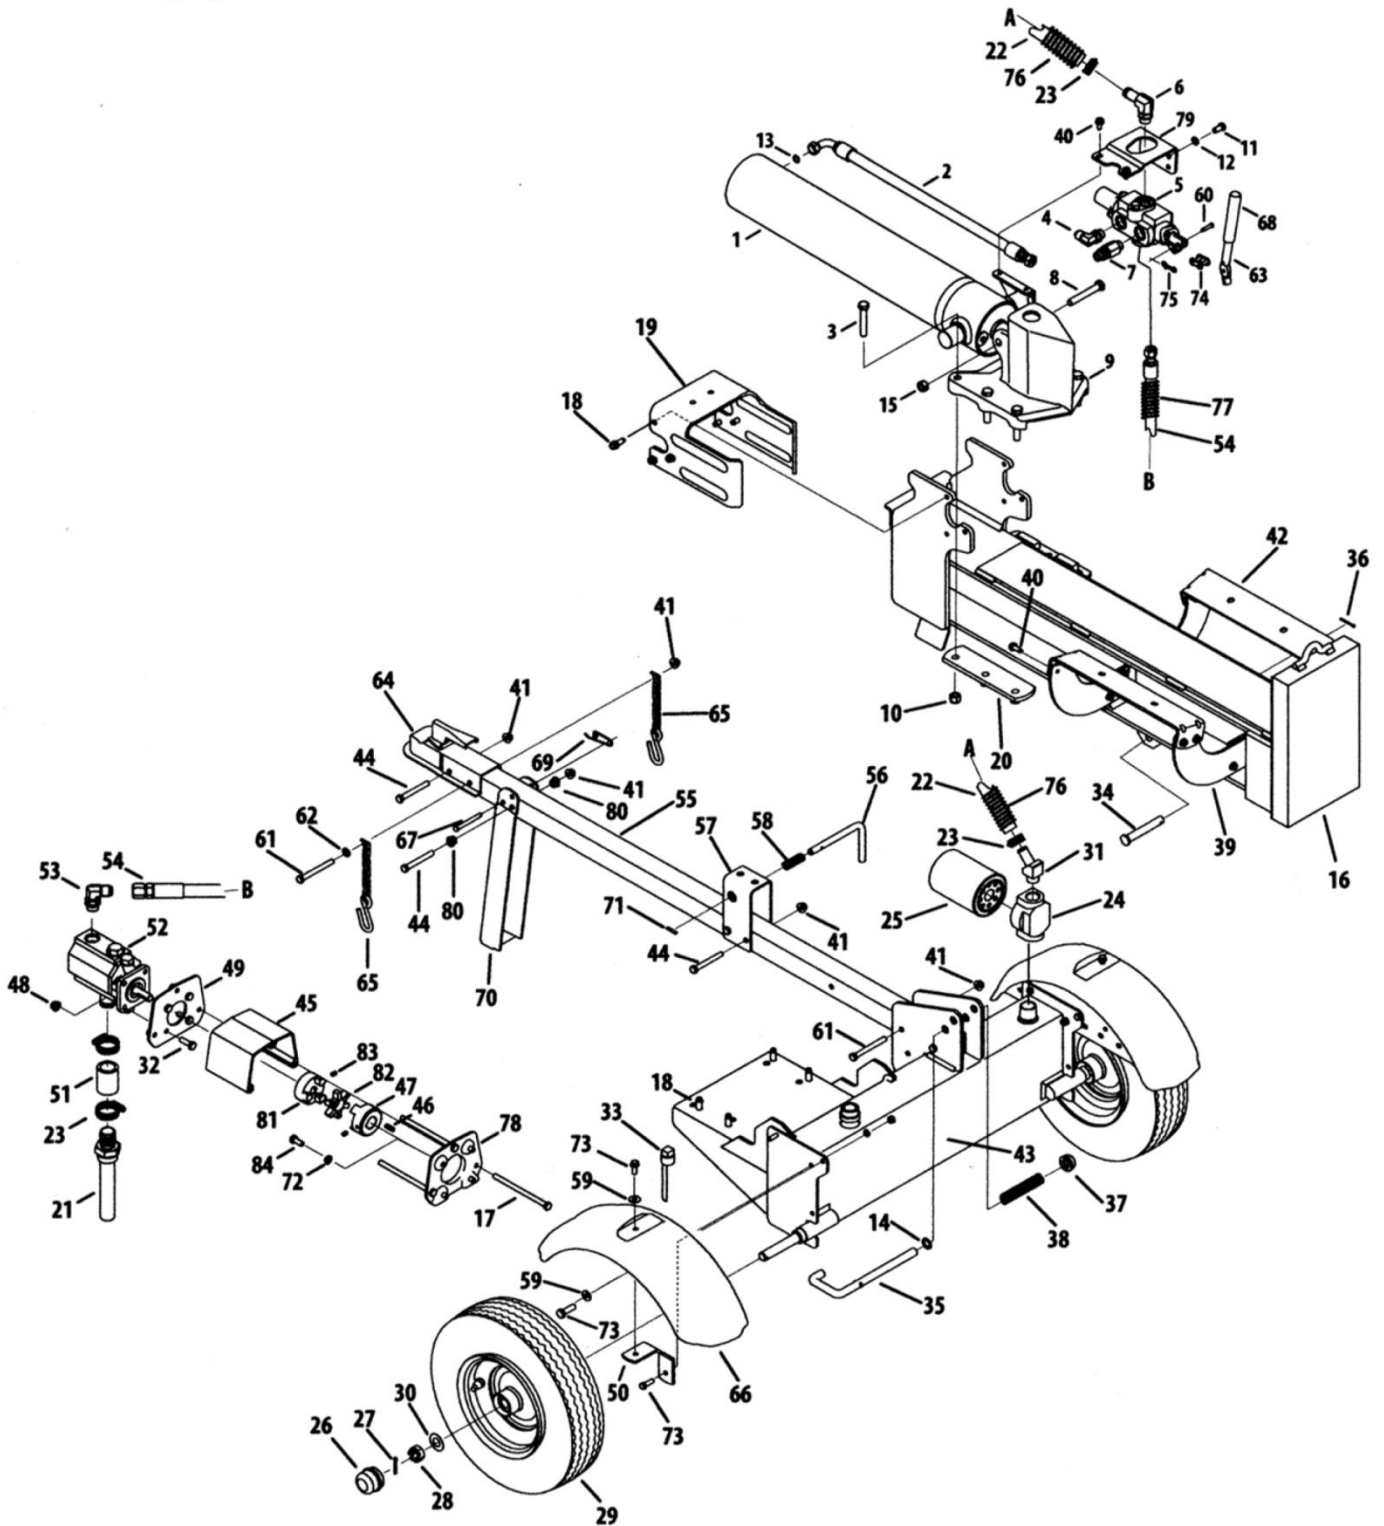

# MTD Logsplitter TB27LS パーツ分解図

# MTD Logsplitter TB27LS パーツリスト

Ref.	Part Number	Description
1	918-04713	Hydraulic Cylinder
2	727-04362	Hydraulic Tube
3	710-1018	Hex Cap Screw, 1/2-20 x 2.75
4	737-04320	90 Degree Solid Adapter
5	718-04706P	Control Valve
6	737-04307	Return Elbow
7	737-04309	Nipple Pipe, 1/2-14
8	710-1806	Hex Cap Screw, 1/2-13 x 3.25
9	719-04529	Wedge Assembly
10	912-3058	Hex Lock Nut, 1/2-20
11	710-0216	Hex Cap Screw, 3/8-16 x .75
12	936-0169	Lock Washer, 3/8
13	721-04411	O-Ring, .489 ID x .070 Dia.
14	936-0116	Flat Washer, .635 x.93 x.06
15	712-3022	Hex Lock Nut, 1/2-13
16	681-04112	Beam Assembly
17	710-0190	Hex Screw, 5/16-18 x 4.00
18	710-04683A	Self Tapping Screw, 3/8-16 x 1.0
19	781-04426	Dislodger Bracket
20	781-0790A	Back Plate
21	737-04308	Inlet Filter
22	727-0443	Return Hose, 3/4 x 44
23	726-0132	Hose Clamp, 5/8
24	737-04267	Filter Housing
25	723-0405	Oil Filter
26	734-0873	Hub Cap
27	714-0162	Cotter Pin
28	712-0359	Slotted Nut, 3/4-16
29	634-0186	Complete Wheel Assembly
	921-0168	Dust Seal
	941-04089	Roller Bearing
30	936-0351	Flat Washer, .760 x.500
31	737-04323	Hydraulic Fitting, 1 1/16 Orb x .75
32	710-0376	Hex Screw, 5/16-18 x 1.00
33	737-0348A	Vented Dipstick
34	711-05169	Clevis Pin
35	747-04983	Lock Rod
36	914-0470	Cotter Pin