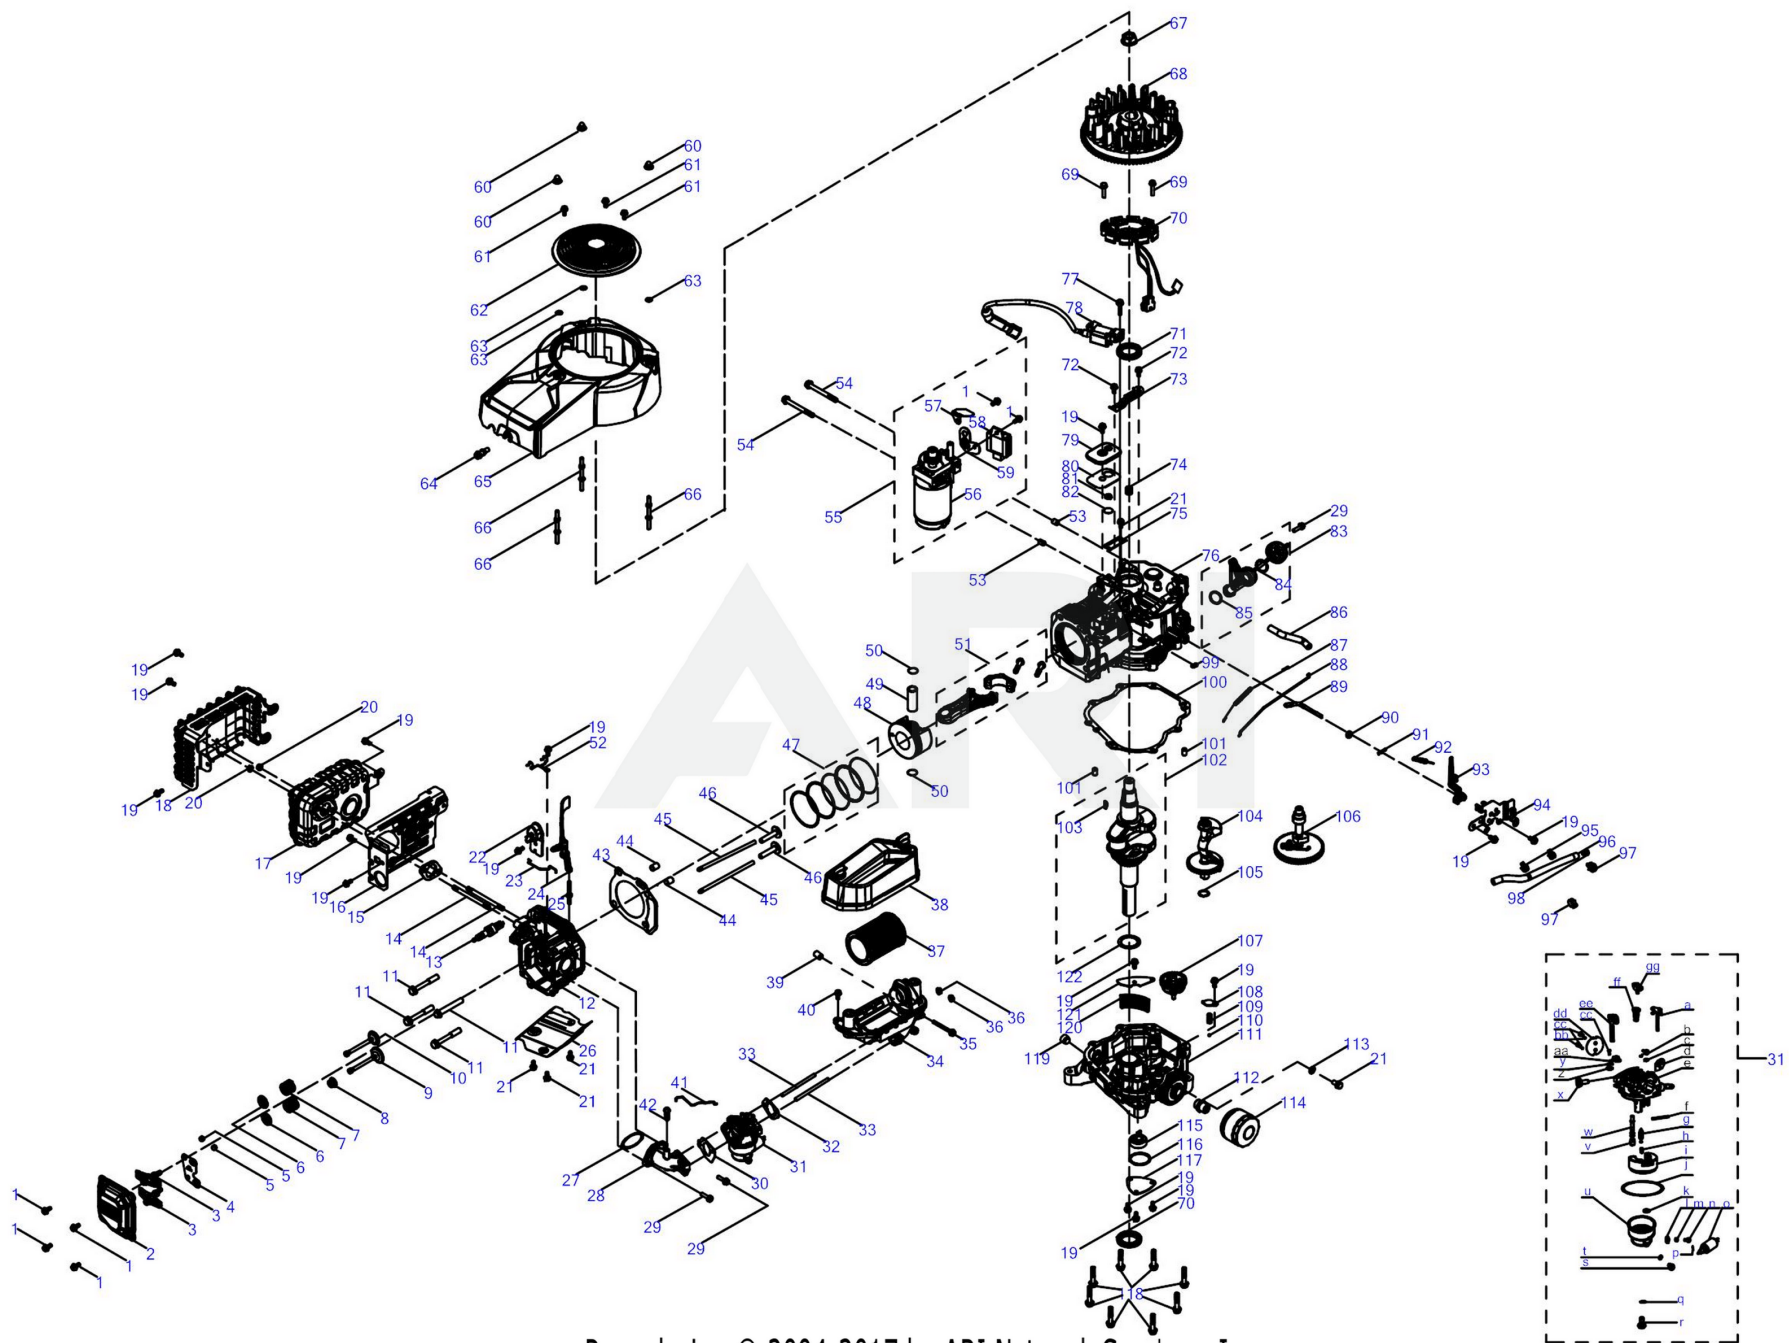

A726Jエンジン : 7T84JU

パーツリスト

7T84JU パーツリスト

List	品番	部品名	Qty	List	品番	部品名	Qty	List	品番	部品名	Qty
1	710-04968	Bolt, M6X16	6	53	915-05026	Pin, 10X12	2	105	936-05112	Washer, 17.2X1X26	1
2	951-15654	Valve Cover	1	54	710-06286	Bolt, M8X80	2	106	951-15745	Camshaft	1
3	951-15655	Rocker Arm Assembly	2	55	N/A	Electric Starter	1	107	951-15746	Governor Gear	1
4	951-15656	Rocker Arm Base	1	56	951-05549	Electric Starter	1	108	951-14895	Breather Cover	1
5	951-12269	Valve Adjust Cap, Exhaust	2	57	N/A	Flywheel Outlet Shield	1	109	932-05290	Spring	1
6	951-12080	Valve Spring Seat	2	58	925-06299	Regulator	1	110	941-05137	Steel Ball, 8.731	1
7	951-12078	Valve Spring	2	59	951-15721	Hook	1	111	951-15747	Crankcase Cover	1
8	951-11964	Intake Valve Seal	1	60	712-04276	Nut, M6	3	112	951-12253	Connection Pipe	1
9	951-14225	Intake Valve	1	61	710-06449	Bolt, M5X16	3	113	951-15748	Washer, 6.2X1.5X13	1
10	951-14224	Exhaust Valve	1	62	951-15722	Shroud	1	114	951-12690	Oil Filter	1
11	710-06291	Bolt, M10X1.25X70	4	63	736-05109	Washer	3	115	951-05247	Oil Pump	1
12	951-15657	Cylinder Head	1	64	710-05305	Hook Bolt	1	116	921-04742	Gasket, Oil Pump	1
13	951-10292	Spark Plug	1	65	951-15724	Blower Housing	1	117	951-14896	Oil Pump Cover	1
14	710-06615	Stud, M8X102	2	66	710-06628	Stud, M6X83	3	118	710-05306	Bolt, M8X40	8
15	951-15658	Gasket, Muffler	1	67	912-05102	Nut, M20X1.5	1	119	951-11644	ENGINE PLUG 3/8 NPT	1
16	951-15659	Shroud	1	68	951-15725	Flywheel	1	120	937-05069	Breather Filter Screen	1
17	951-15660	Muffler	1	69	710-06448	Bolt, M5X28	2	121	951-15749	Breather Cover	1
18	951-15661	Muffler Guard	1	70	951-15726	Charging Coil	1	122	951-15750	Washer, 35.4X1X52	1
19	710-04916	Bolt, M6X14	16	71	937-05134	Oil Seal, 35X52X7	2	31	951-05545	Carburetor	1
20	751-15427	Nut, M8	2	72	710-06290	Bolt, M5X10	2	a	N/A	Choke Shaft	1
21	710-04915	Bolt, M6X12	5	73	951-15727	Wire Board	1	b	N/A	Choke Return Spring	1
22	951-15707	Thermal Switch	1	74	750-05314	Damping Pad	1	c	N/A	Flat Steel Washer	1
23	951-15708	Thermal Lever	1	75	951-14922	Wire Board	1	d	N/A	Choke Plate	1
24	951-15709	AIRVANE CHOKE	1	76	951-15728	Crankcase	1	e	N/A	Carburetor Body	1
25	951-14734	Stud	1	77	710-04943	Bolt, M6X28	1	f	N/A	Float Pin	1
26	951-15710	Shroud, Down	1	78	994-00136	Ignition Module	1	g	N/A	Needle Valve	1
27	951-15711	O-Ring, 36X2.5	1	79	951-15729	Breather Cover	1	h	N/A	Needle Valve Spring	1
28	951-15712	Inlet Pipe	1	80	951-15730	Gasket, Breather Cover	1	i	N/A	Float	1
29	710-06292	Bolt, M6X22	3	81	732-04718	One-way Valve Spring	1	j	951-11970	Fuel Bowl O-Ring	1
30	951-14947	Gasket, Carburetor	1	82	951-11614	Breather Valve	1	k	N/A	Square-Ring	1
31	951-05545	Carburetor	1	83	951-15731	Dipstick Assembly	1	l	N/A	Idle Mixture Screw	1
32	921-04745	Gasket, Air Filter	1	84	921-04739	O-Ring, Dipstick	1	m	736-04629	Lock Washer	1
33	710-06319	Stud, M6X92	2	85	921-04946	O-Ring, Dipstick	1	n	N/A	Screw M3X5	1
34	951-15713	Air Filter Base Assembly	1	86	951-15732	Breather Hose	1	o	951-14972	Solenoid Valve Assembly	1
35	710-05234	Bolt, M6X55	1	87	951-15733	Idle Spring	1	p	N/A	Solenoid Valve Washer	1
36	712-05015	Nut, M6	2	88	951-15734	Throttle Linkage	1	q	951-12772	O-Ring	1
37	937-05129	Air Filter Element	1	89	951-15735	Governor Gear Shaft	1	r	N/A	Fuel Bowl Bolt	1
38	951-05557	Air Filter Cover Assembly	1	90	951-11574	GOVERNOR SEAL	1	s	710-04938	Fuel Drain Plug	1
39	951-15714	Bush, 11X6.6X30	1	91	714-04078	Cotter Pin	1	t	951-11349	Fuel Drain Plug Gasket	1
40	710-05003	Bolt, M6X18	1	92	951-15738	Governor Spring	1	u	N/A	Fuel Bowl	1
41	951-15715	Choke Lever	1	93	951-15739	Governor Lever Assembly	1	v	N/A	Main Jet	1
42	710-06447	Self-tapping Screw, ST4.8X16	1	94	951-15740	Governor Gear Bracket Assembly	1	w	N/A	Emulsion Tube	1
43	951-15716	Gasket, Cylinder Head	1	95	951-11700	Clamp	2	x	N/A	Idle Speed Adjusting Screw	1
44	715-04122	Pin, 12X16	2	96	993-00171	Fuel Hose, 6.3X12.5X270	1	y	N/A	Fiber O-Ring	1
45	951-15717	Push Rod	2	97	723-04071	Clip	2	z	N/A	Nylon/Plastic O-Ring	1
46	951-11962	Tapet	2	98	951-14091	Plug	1	aa	N/A	Sheetmetal Housing	1
47	951-05548	Piston Ring Set	1	99	951-15741	Clip Base	1	bb	736-04638	Lock Washer	2
48	951-15718	Piston	1	100	951-15742	Gasket, Crankcase	1	cc	N/A	Screw M3X5	3
49	911-06415	Piston Pin	1	101	715-04096	Pin, 9X14	2	dd	N/A	Throttle Plate	1
50	951-11953	Circlip	2	102	951-15743	Crankshaft	1	ee	N/A	Throttle Shaft	1
51	951-15719	Connecting Rod Assembly	1	103	714-04094	Woodruff Key	1	ff	N/A	Idle Jet Assembly	1
52	951-15720	Wire Rod	1	104	951-15744	Balance Shaft	1	gg	N/A	Idle Jet Rivet	1