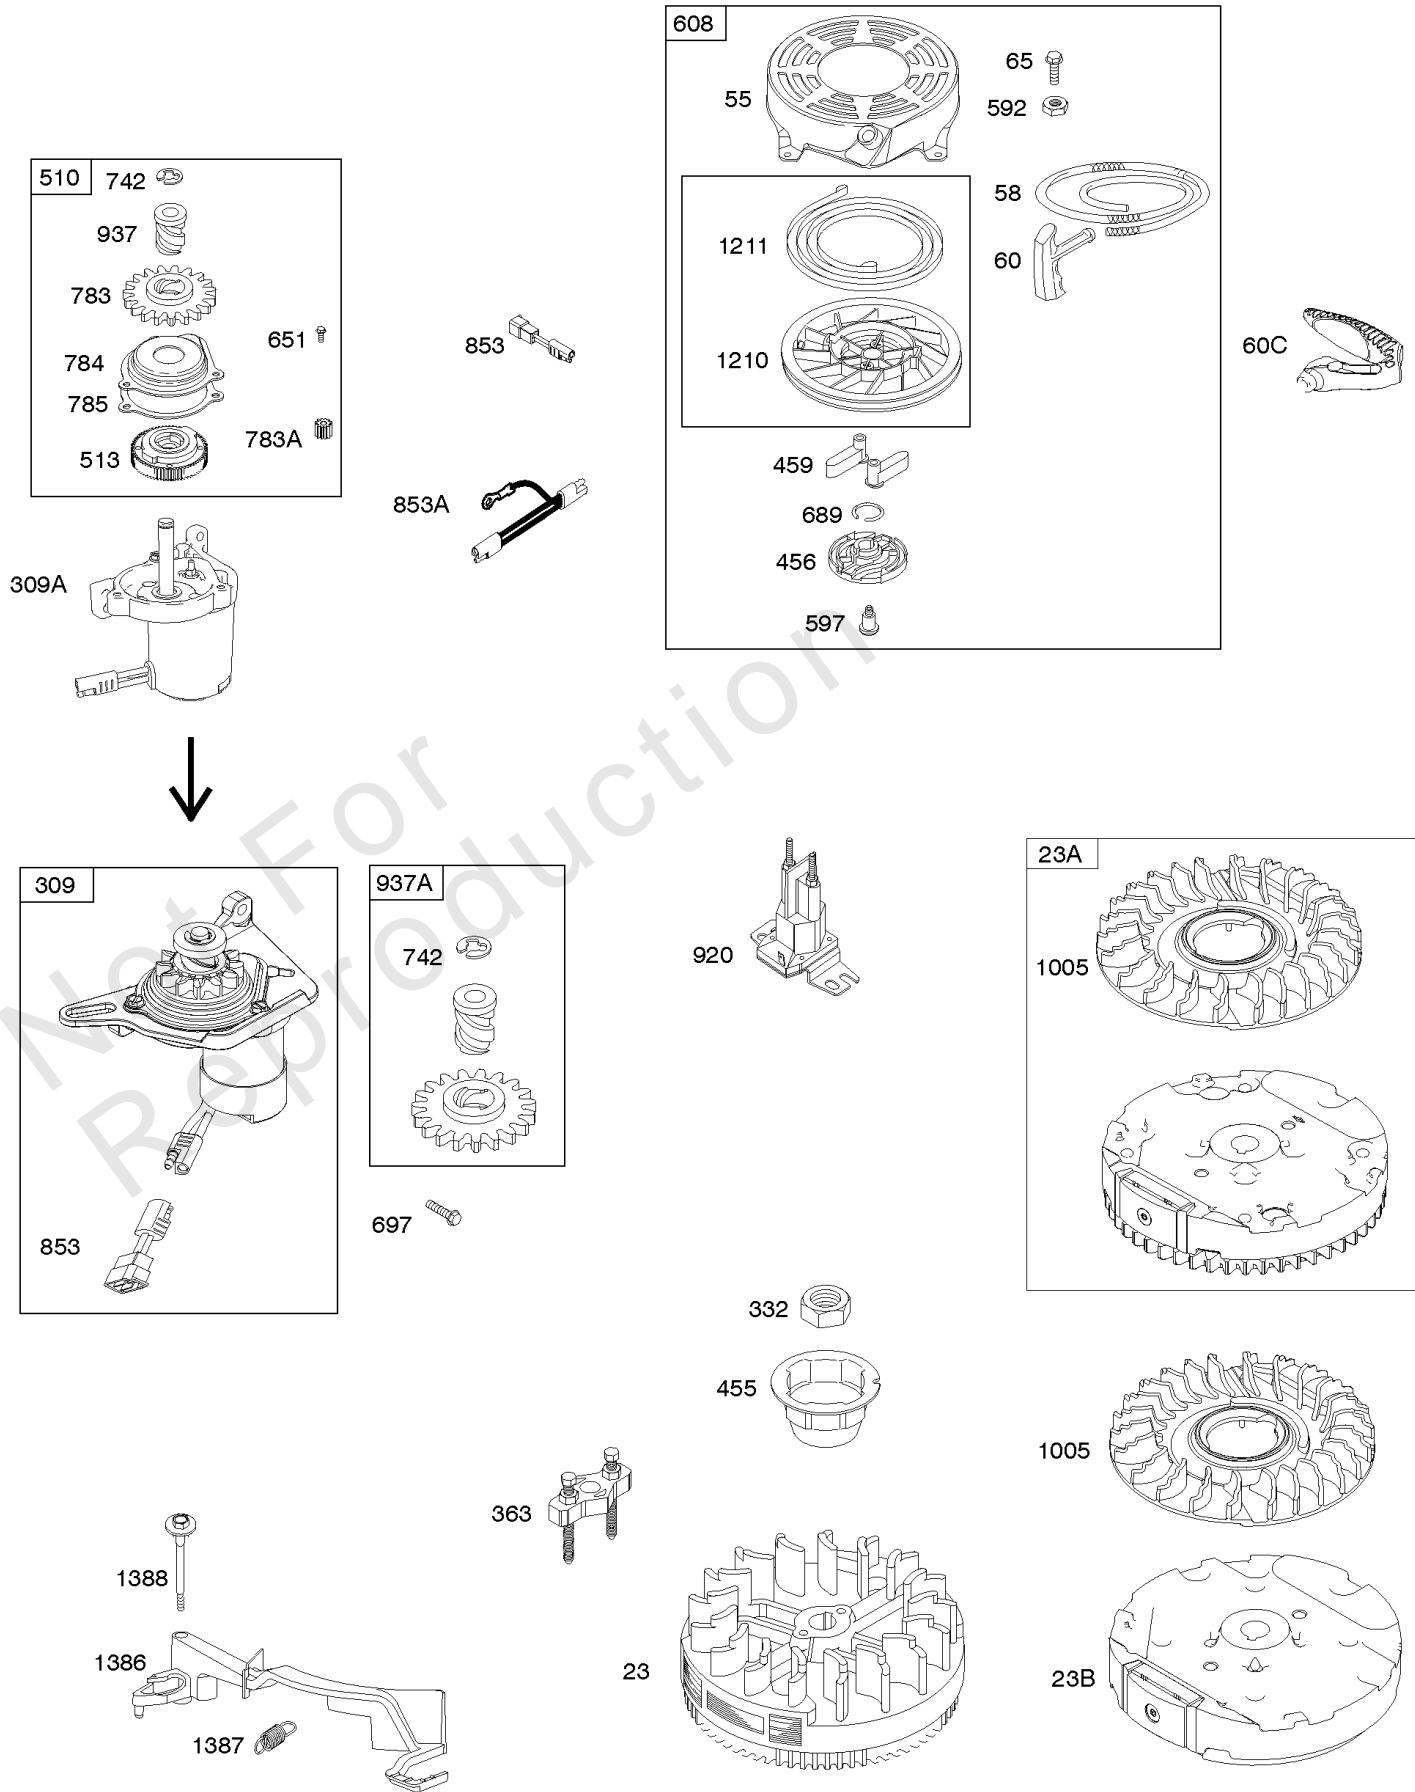

Electric Starter, Flywheel, Rewind Starter

REF NO	PART NO	QTY	DESCRIPTION
23B	790536		FLYWHEEL
55	691421		HOUSING, Rewind Starter
58	697316		ROPE, Starter -(Cut To Required Length)
60	281434S		GRIP, Starter Rope
60C	799716		GRIP, Starter Rope
65	690837		SCREW -(Rewind Starter)
309	799045		MOTOR, Starter
309A	-----		Motor-Starter -(For Replacement Starter Motor, Order Reference 309)
332	690662		NUT -(Flywheel)
363	19069		PULLER, Flywheel
455	791960		CUP, Flywheel
456	692299		PLATE, Pawl Friction
459	281505S		PAWL, Ratchet
510	795093		DRIVE, Starter
513	795100		CLUTCH, Drive
592	690800		NUT -(Rewind Starter)
597	691696		SCREW -(Pawl Friction Plate)
608	497680		STARTER, Rewind
651	691660		SCREW -(Starter Gear Cover)
689	691855		SPRING, Friction
697	691127		SCREW -(Starter Motor) (Drive Cap)
742	93941		RETAINER, E Ring
783	795099		GEAR, Pinion
783A	795096		GEAR, Pinion
784	795095		COVER, Starter Gear
785	692352		GASKET, Starter Cover
853	695268		ADAPTER, Wire
853A	695897		ADAPTER, Wire
920	691656		SOLENOID, Starter
937	795098		SPLINE, Starter
937A	799420		SPLINE, Starter
1005	691346		FAN, Flywheel
1210	498144		PULLEY/SPRING ASSEMBLY -(Pulley)
1211	498144		PULLEY/SPRING ASSEMBLY -(Spring)
1386	790848		VANE, Air
1387	790849		SPRING, Air Vane
1388	790850		SCREW -(Air Vane) (Auto Choke System)