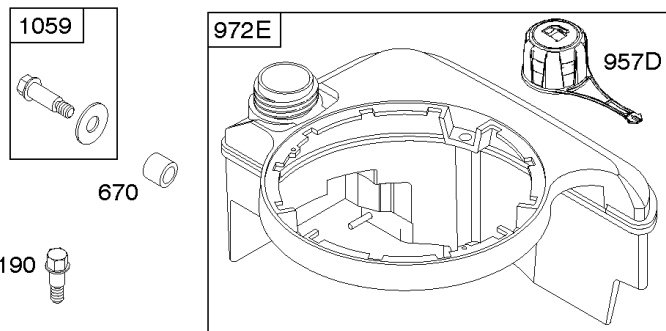

Air Cleaner, Exhaust System, Fuel Supply

REF NO	PART NO	QTY	DESCRIPTION
976	694395		PRIMER, Carburetor
994	398067		ARRESTOR, Spark
994B	792245		ARRESTOR, Spark
1059	692311		KIT, Screw/Washer

Not For Reproduction