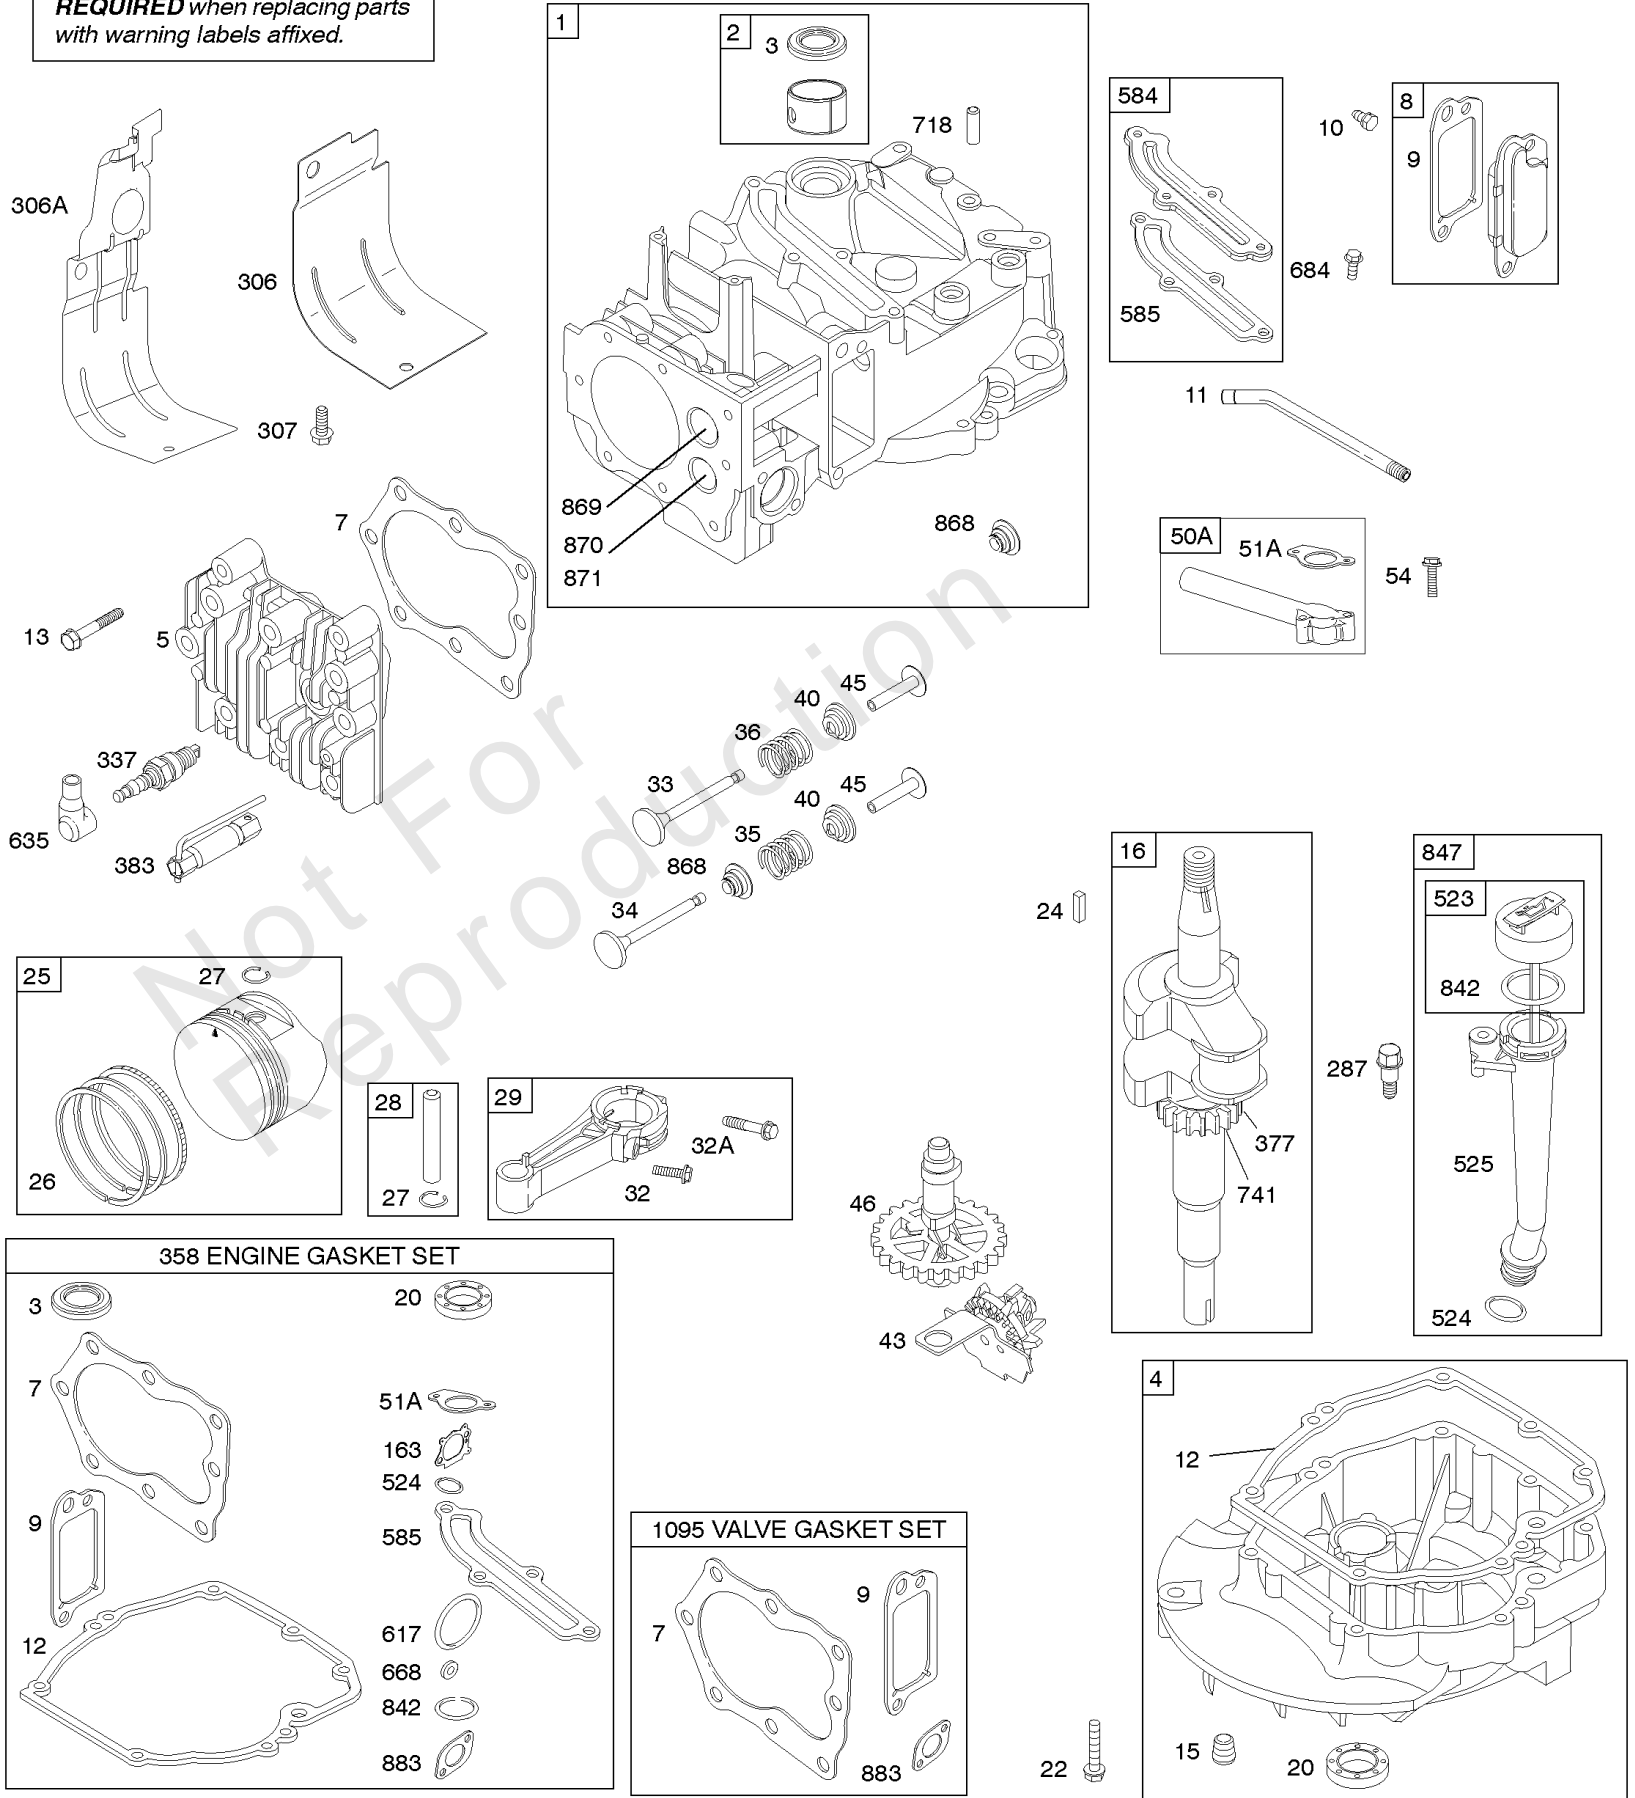

1319 WARNING LABEL

REQUIRED when replacing parts with warning labels affixed.

1058 OPERATOR'S MANUAL

1330 REPAIR MANUAL

Camshaft, Crankshaft, Cylinder, Engine Sump, Lubrication, Piston Group, Valves

REF NO	PART NO	QTY	DESCRIPTION
26	797304		SET, Ring -(Standard) -Used After Code Date 09041600 -Used Before Code Date 11070100
26	797305		SET, Ring -(.020 Oversize) -Used After Code Date 09041600 -Used Before Code Date 11070100
26	590402		SET, Ring -(Standard) -Used After Code Date 11063000
26	590403		SET, Ring -(.020 Oversize) -Used After Code Date 11063000
26	791098		SET, Ring -(Standard) -Used Before Code Date 07090400
27	691866		LOCK, Piston Pin -Used Before Code Date 09041700
27	691588		LOCK, Piston Pin -Used After Code Date 09041600
28	499423		PIN, Piston -(Standard) -Used Before Code Date 09041700
28	298909		PIN, Piston -(Standard) -Used After Code Date 09041600
29	797306		ROD, Connecting -(Standard) -Used After Code Date 09041600
29	499424		ROD, Connecting -(Standard) -Used Before Code Date 09041700
32	691664		SCREW -(Connecting Rod)
32A	695759		SCREW -(Connecting Rod)
33	590394		VALVE, Exhaust
34	590393		VALVE, Intake
35	691270		SPRING, Valve -(Intake)
36	691270		SPRING, Valve -(Exhaust)
40	692194		RETAINER, Valve
43	691997		SLINGER, Governor/Oil
45	690548		TAPPET, Valve
46	691449		CAMSHAFT
50A	794305		MANIFOLD, Intake
51A	794306		GASKET, Intake
54	691650		SCREW -(Intake Manifold)
163	795629		GASKET, Air Cleaner -(Air Cleaner)
287	690940		SCREW -(Dipstick Tube)
306	690450		SHIELD, Cylinder
306A	790836		SHIELD, Cylinder
307	690345		SCREW -(Cylinder Shield)
337	796112S		PLUG, Spark -(Resistor)