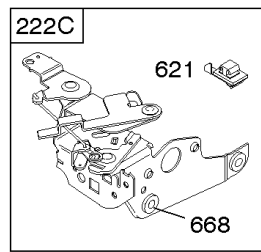

843 843A 188

615 404 616

Alternator, Controls, Electrical, Flywheel Brake, Governor Spring, Ignition

REF NO	PART NO	QTY	DESCRIPTION
188	693399		SCREW -(Control Bracket)
202	691829		LINK, Mechanical Governor
209B	790944		SPRING, Governor
222E	692982		BRACKET, Control -(Manual Friction, 5 Position Manual Choke) -Used Before Code Date 09113000
222F	593541		BRACKET, Control -(Manual Friction, 5 Position Manual Choke) -Used After Code Date 09112900
227	690783		LEVER, Governor Control
265	690798		CLAMP, Casing
267	691044		SCREW -(Casing Clamp)
268	691025		CASING, Control Wire -(Cut To Required Length)
269	691026		WIRE, Control -(Cut To Required Length)
270	691027		NUT -(Control Wire Casing)
271	691028		LEVER, Control
333	590454		ARMATURE, Magneto
334	691061		SCREW -(Magneto Armature)
347	691396		SWITCH, Rocker
356	692390		WIRE, Stop
356B	693010		WIRE, Stop
362	793351		SHIELD, Spark Plug
404	690272		WASHER -(Governor Crank)
474	691991		ALTERNATOR
497	690664		SCREW -(Stopswitch Bracket)
505	691251		NUT -(Governor Control Lever)
562	691119		BOLT -(Governor Control Lever)
615	690340		RETAINER, Governor Shaft
616	698801		CRANK, Governor
621	692310		SWITCH, Stop
627	792565		BRACKET, Stopswitch
635	66538S		BOOT, Spark Plug
668	493823		SPACER -(Includes 2)
745	691648		SCREW -(Brake)
789B	792685		HARNESS, Wiring
789D	796574		HARNESS, Wiring
843	691884		SLEEVE, Lever -(Speed Control)
843A	691895		SLEEVE, Lever -(Choke)
851	493880S		TERMINAL, Spark Plug
851A	692424		TERMINAL, Spark Plug
910	691094		STUD -(Alternator)
922	692135		SPRING, Brake