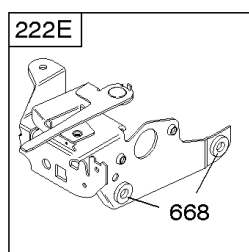

843 843A 188

615 404 616

Alternator, Controls, Electrical, Flywheel Brake, Governor Spring, Ignition

REF NO	PART NO	QTY	DESCRIPTION
188	693399		SCREW -(Control Bracket)
202	691829		LINK, Mechanical Governor
209B	790944		SPRING, Governor
222E	692982		BRACKET, Control -(Manual Friction, 5 Position Manual Choke) -Used Before Code Date 09113000
222F	593541		BRACKET, Control -(Manual Friction, 5 Position Manual Choke) -Used After Code Date 09112900
227	690783		LEVER, Governor Control
265	690798		CLAMP, Casing
267	691044		SCREW -(Casing Clamp)
268	691025		CASING, Control Wire -(Cut To Required Length)
269	691026		WIRE, Control -(Cut To Required Length)
270	691027		NUT -(Control Wire Casing)
271	691028		LEVER, Control
333	590454		ARMATURE, Magneto
334	691061		SCREW -(Magneto Armature)
347	691396		SWITCH, Rocker
356	692390		WIRE, Stop
356B	693010		WIRE, Stop
362	793351		SHIELD, Spark Plug
404	690272		WASHER -(Governor Crank)
474	691991		ALTERNATOR
497	690664		SCREW -(Stopswitch Bracket)
505	691251		NUT -(Governor Control Lever)
562	691119		BOLT -(Governor Control Lever)
615	690340		RETAINER, Governor Shaft
616	698801		CRANK, Governor
621	692310		SWITCH, Stop
627	792565		BRACKET, Stopswitch
635	66538S		BOOT, Spark Plug
668	493823		SPACER -(Includes 2)
745	691648		SCREW -(Brake)
789B	792685		HARNESS, Wiring
789D	796574		HARNESS, Wiring
843	691884		SLEEVE, Lever -(Speed Control)
843A	691895		SLEEVE, Lever -(Choke)
851	493880S		TERMINAL, Spark Plug
851A	692424		TERMINAL, Spark Plug
910	691094		STUD -(Alternator)
922	692135		SPRING, Brake

- 843
- 843A
- 188

- 209A
- 209B
- 202

- 615
- 404
- 616
- 271
- 268
- 269
- 270
- 267
- 265

Alternator, Controls, Electrical, Flywheel Brake, Governor Spring, Ignition

REF NO	PART NO	QTY	DESCRIPTION
923	796387		BRAKE -(With Stop Switch)
923A	796136		BRAKE -(Rewind Starter)
935	499421		SWITCH, Interlock -Used Before Code Date 08050100
1119	692979		SCREW -(Alternator) (Alternator)
1160	690345		SCREW -(Interlock Switch)