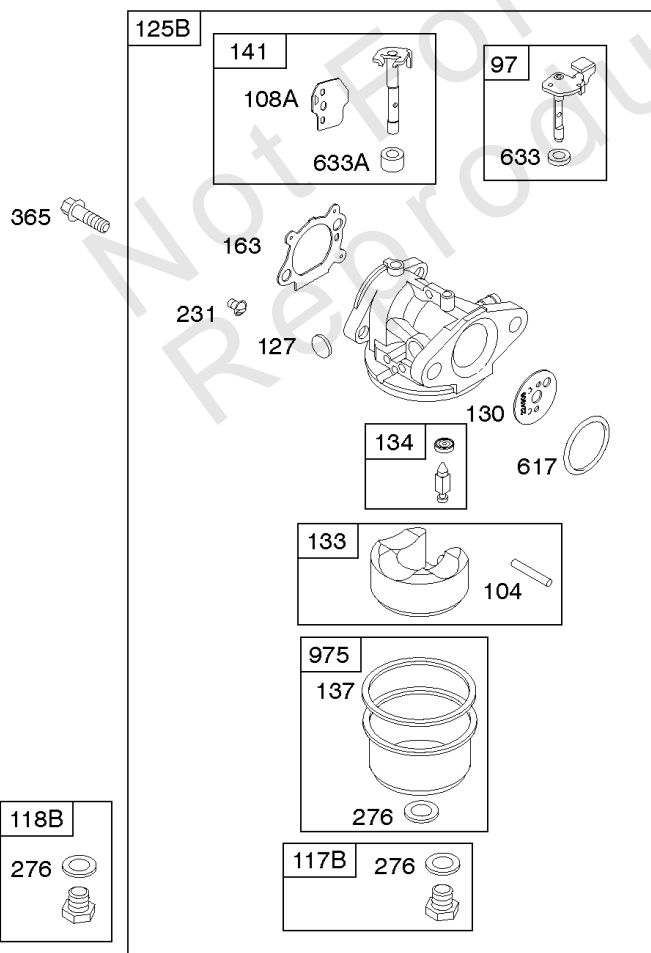

1319 WARNING LABEL

REQUIRED when replacing parts with warning labels affixed.

1058 OPERATOR'S MANUAL

1330 REPAIR MANUAL

Camshaft, Crankshaft, Cylinder, Engine Sump, Lubrication, Piston Group, Valves

REF NO	PART NO	QTY	DESCRIPTION
337	697451		PLUG, Spark -(EMS)
358	590508		GASKET SET, Engine
377	690979		KEY, Woodruff
383	89838S		WRENCH, Spark Plug
523	499621		DIPSTICK
524	692296		SEAL, O-Ring -(Dipstick Tube)
525	495265		TUBE, Dipstick
584	697734		COVER, Breather Passage
585	691879		GASKET, Breather Passage
617	270344S		SEAL, O-Ring -(Intake Manifold)
635	66538S		BOOT, Spark Plug
668	493823		SPACER -(Includes 2)
684	690345		SCREW -(Breather Passage Cover)
718	690959		PIN, Locating
741	794388		GEAR, Timing -(Use Without Woodruff Key) -Used After Code Date 07093000 -Used Before Code Date 08021800
741	797521		GEAR, Timing -(Metal) -Used After Code Date 08021700
741	691830		GEAR, Timing -(Uses Woodruff Key)
741	790345		GEAR, Timing -(Use Without Woodruff Key) -Used Before Code Date 07100100
842	691031		SEAL, O-Ring -(Dipstick Tube)
847	692047		DIPSTICK/TUBE ASSEMBLY
868	697338		SEAL, Valve -Used Before Code Date 11070100
868	590410		SEAL, Valve -Used After Code Date 11063000
869	691155		SEAT, Valve -(Intake)
870	690380		SEAT, Valve -(Exhaust)
871	262001		BUSHING, Valve Guide -(Exhaust) -Used Before Code Date 11070100
871	63709		BUSHING, Valve Guide -(Intake) -Used Before Code Date 11070100
871	590409		BUSHING, Valve Guide -(Intake and Exhaust) -Used After Code Date 11063000
883	691881		GASKET, Exhaust
1058	380567TRI		MANUAL, Operator's
1095	590507		GASKET SET, Valve
1319	794467		LABEL, Warning
1330	270962		MANUAL, Repair