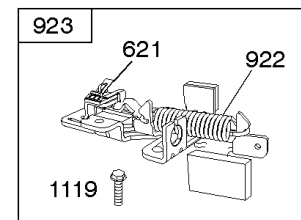

843 843A 188

615 404 616

Alternator, Controls, Electrical, Flywheel Brake, Governor Spring, Ignition

REF NO	PART NO	QTY	DESCRIPTION
188	693399		SCREW -(Control Bracket)
202	691829		LINK, Mechanical Governor
209B	790944		SPRING, Governor
222E	692982		BRACKET, Control -(Manual Friction, 5 Position Manual Choke) -Used Before Code Date 09113000
222F	593541		BRACKET, Control -(Manual Friction, 5 Position Manual Choke) -Used After Code Date 09112900
227	690783		LEVER, Governor Control
265	690798		CLAMP, Casing
267	691044		SCREW -(Casing Clamp)
268	691025		CASING, Control Wire -(Cut To Required Length)
269	691026		WIRE, Control -(Cut To Required Length)
270	691027		NUT -(Control Wire Casing)
271	691028		LEVER, Control
333	590454		ARMATURE, Magneto
334	691061		SCREW -(Magneto Armature)
347	691396		SWITCH, Rocker
356	692390		WIRE, Stop
356B	693010		WIRE, Stop
362	793351		SHIELD, Spark Plug
404	690272		WASHER -(Governor Crank)
474	691991		ALTERNATOR
497	690664		SCREW -(Stopswitch Bracket)
505	691251		NUT -(Governor Control Lever)
562	691119		BOLT -(Governor Control Lever)
615	690340		RETAINER, Governor Shaft
616	698801		CRANK, Governor
621	692310		SWITCH, Stop
627	792565		BRACKET, Stopswitch
635	66538S		BOOT, Spark Plug
668	493823		SPACER -(Includes 2)
745	691648		SCREW -(Brake)
789B	792685		HARNESS, Wiring
789D	796574		HARNESS, Wiring
843	691884		SLEEVE, Lever -(Speed Control)
843A	691895		SLEEVE, Lever -(Choke)
851	493880S		TERMINAL, Spark Plug
851A	692424		TERMINAL, Spark Plug
910	691094		STUD -(Alternator)
922	692135		SPRING, Brake

- 843
- 843A
- 188

- 209A
- 209B
- 202

- 615
- 404
- 616
- 271
- 268
- 269
- 270
- 267
- 265

Alternator, Controls, Electrical, Flywheel Brake, Governor Spring, Ignition

REF NO	PART NO	QTY	DESCRIPTION
923	796387		BRAKE -(With Stop Switch)
923A	796136		BRAKE -(Rewind Starter)
935	499421		SWITCH, Interlock -Used Before Code Date 08050100
1119	692979		SCREW -(Alternator) (Alternator)
1160	690345		SCREW -(Interlock Switch)