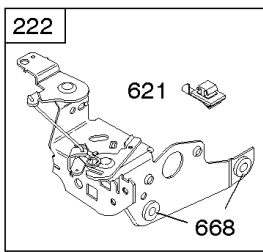

843 843A 188

615 404 616

Alternator, Controls, Electrical, Flywheel Brake, Governor Spring, Ignition

REF NO	PART NO	QTY	DESCRIPTION
188	693399		SCREW -(Control Bracket)
202	691829		LINK, Mechanical Governor
209B	790944		SPRING, Governor
222E	692982		BRACKET, Control -(Manual Friction, 5 Position Manual Choke) -Used Before Code Date 09113000
222F	593541		BRACKET, Control -(Manual Friction, 5 Position Manual Choke) -Used After Code Date 09112900
227	690783		LEVER, Governor Control
265	690798		CLAMP, Casing
267	691044		SCREW -(Casing Clamp)
268	691025		CASING, Control Wire -(Cut To Required Length)
269	691026		WIRE, Control -(Cut To Required Length)
270	691027		NUT -(Control Wire Casing)
271	691028		LEVER, Control
333	590454		ARMATURE, Magneto
334	691061		SCREW -(Magneto Armature)
347	691396		SWITCH, Rocker
356	692390		WIRE, Stop
356B	693010		WIRE, Stop
362	793351		SHIELD, Spark Plug
404	690272		WASHER -(Governor Crank)
474	691991		ALTERNATOR
497	690664		SCREW -(Stopswitch Bracket)
505	691251		NUT -(Governor Control Lever)
562	691119		BOLT -(Governor Control Lever)
615	690340		RETAINER, Governor Shaft
616	698801		CRANK, Governor
621	692310		SWITCH, Stop
627	792565		BRACKET, Stopswitch
635	66538S		BOOT, Spark Plug
668	493823		SPACER -(Includes 2)
745	691648		SCREW -(Brake)
789B	792685		HARNESS, Wiring
789D	796574		HARNESS, Wiring
843	691884		SLEEVE, Lever -(Speed Control)
843A	691895		SLEEVE, Lever -(Choke)
851	493880S		TERMINAL, Spark Plug
851A	692424		TERMINAL, Spark Plug
910	691094		STUD -(Alternator)
922	692135		SPRING, Brake

- 843
- 843A
- 188

- 209A
- 209B
- 202

- 615
- 404
- 616
- 271
- 268
- 269
- 270
- 267
- 265

Alternator, Controls, Electrical, Flywheel Brake, Governor Spring, Ignition

REF NO	PART NO	QTY	DESCRIPTION
923	796387		BRAKE -(With Stop Switch)
923A	796136		BRAKE -(Rewind Starter)
935	499421		SWITCH, Interlock -Used Before Code Date 08050100
1119	692979		SCREW -(Alternator) (Alternator)
1160	690345		SCREW -(Interlock Switch)