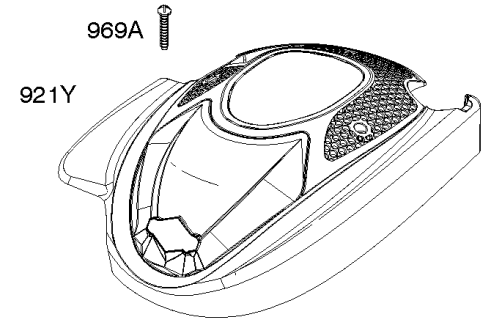

Blower Housing/Shrouds

REF NO	PART NO	QTY	DESCRIPTION
37	793756		GUARD, Flywheel
65	690837		SCREW -(Rewind Starter)
78	691108		SCREW -(Flywheel Guard)
304	493294		HOUSING, Blower -(Non Compliance Engines)
305	691108		SCREW -(Blower Housing)
563	691138		SCREW -(Debris Screen Guard)
564	690664		SCREW -(Control Cover)
564B	698589		SCREW -(Control Cover)
564C	690351		SCREW -(Control Cover)
592	690800		NUT -(Rewind Starter)
604	691757		COVER, Control
604B	790703		COVER, Control
604E	794794		COVER, Control
703	696309		CLIP
921B	692931		HOUSING, Blower
921Y	798277		HOUSING, Blower
921J	790036		HOUSING, Blower
921M	792652		HOUSING, Blower
921V	795089		HOUSING, Blower
921X	796706		HOUSING, Blower
925	795403		COVER, Linkage
930	691919		GUARD, Rewind -(Round)
949	696306		GUARD, Debris Screen
969	690700		SCREW -(Blower Housing)
969A	691138		SCREW -(Blower Housing)
997	696310		SHIELD, Debris
1036	-----		Label-Emissions -(Available From A Briggs & Stratton Authorized Dealer)