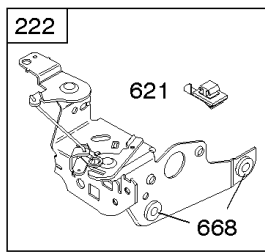

843 843A 188

615 404 616

Alternator, Controls, Electrical, Flywheel Brake, Governor Spring, Ignition

REF NO	PART NO	QTY	DESCRIPTION
188	693399		SCREW -(Control Bracket)
202	691829		LINK, Mechanical Governor
209B	790944		SPRING, Governor
222E	692982		BRACKET, Control -(Manual Friction, 5 Position Manual Choke) -Used Before Code Date 09113000
222F	593541		BRACKET, Control -(Manual Friction, 5 Position Manual Choke) -Used After Code Date 09112900
227	690783		LEVER, Governor Control
265	690798		CLAMP, Casing
267	691044		SCREW -(Casing Clamp)
268	691025		CASING, Control Wire -(Cut To Required Length)
269	691026		WIRE, Control -(Cut To Required Length)
270	691027		NUT -(Control Wire Casing)
271	691028		LEVER, Control
333	590454		ARMATURE, Magneto
334	691061		SCREW -(Magneto Armature)
347	691396		SWITCH, Rocker
356	692390		WIRE, Stop
356B	693010		WIRE, Stop
362	793351		SHIELD, Spark Plug
404	690272		WASHER -(Governor Crank)
474	691991		ALTERNATOR
497	690664		SCREW -(Stopswitch Bracket)
505	691251		NUT -(Governor Control Lever)
562	691119		BOLT -(Governor Control Lever)
615	690340		RETAINER, Governor Shaft
616	698801		CRANK, Governor
621	692310		SWITCH, Stop
627	792565		BRACKET, Stopswitch
635	66538S		BOOT, Spark Plug
668	493823		SPACER -(Includes 2)
745	691648		SCREW -(Brake)
789B	792685		HARNESS, Wiring
789D	796574		HARNESS, Wiring
843	691884		SLEEVE, Lever -(Speed Control)
843A	691895		SLEEVE, Lever -(Choke)
851	493880S		TERMINAL, Spark Plug
851A	692424		TERMINAL, Spark Plug
910	691094		STUD -(Alternator)
922	692135		SPRING, Brake

- 843
- 843A
- 188

- 209A
- 209B
- 202

- 615
- 404
- 616
- 271
- 268
- 269
- 270
- 267
- 265

Alternator, Controls, Electrical, Flywheel Brake, Governor Spring, Ignition

REF NO	PART NO	QTY	DESCRIPTION
923	796387		BRAKE -(With Stop Switch)
923A	796136		BRAKE -(Rewind Starter)
935	499421		SWITCH, Interlock -Used Before Code Date 08050100
1119	692979		SCREW -(Alternator) (Alternator)
1160	690345		SCREW -(Interlock Switch)