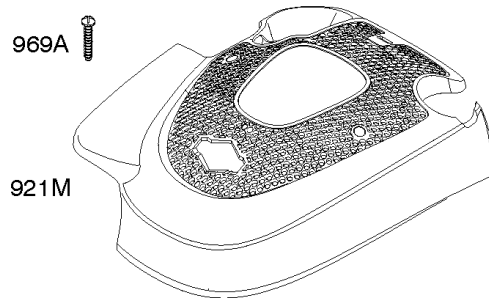

- 843
- 843A
- 188

- 209A
- 209B
- 202

- 615
- 404
- 616
- 271
- 268
- 269
- 270
- 267
- 265

Alternator, Controls, Electrical, Flywheel Brake, Governor Spring, Ignition

REF NO	PART NO	QTY	DESCRIPTION
923	796387		BRAKE -(With Stop Switch)
923A	796136		BRAKE -(Rewind Starter)
935	499421		SWITCH, Interlock -Used Before Code Date 08050100
1119	692979		SCREW -(Alternator) (Alternator)
1160	690345		SCREW -(Interlock Switch)

Not For Reproduction

Blower Housing/Shrouds

REF NO	PART NO	QTY	DESCRIPTION
37	793756		GUARD, Flywheel
65	690837		SCREW -(Rewind Starter)
78	691108		SCREW -(Flywheel Guard)
304	493294		HOUSING, Blower -(Non Compliance Engines)
305	691108		SCREW -(Blower Housing)
563	691138		SCREW -(Debris Screen Guard)
564	690664		SCREW -(Control Cover)
564B	698589		SCREW -(Control Cover)
564C	690351		SCREW -(Control Cover)
592	690800		NUT -(Rewind Starter)
604	691757		COVER, Control
604B	790703		COVER, Control
604E	794794		COVER, Control
703	696309		CLIP
921B	692931		HOUSING, Blower
921Y	798277		HOUSING, Blower
921J	790036		HOUSING, Blower
921M	792652		HOUSING, Blower
921V	795089		HOUSING, Blower
921X	796706		HOUSING, Blower
925	795403		COVER, Linkage
930	691919		GUARD, Rewind -(Round)
949	696306		GUARD, Debris Screen
969	690700		SCREW -(Blower Housing)
969A	691138		SCREW -(Blower Housing)
997	696310		SHIELD, Debris
1036	-----		Label-Emissions -(Available From A Briggs & Stratton Authorized Dealer)