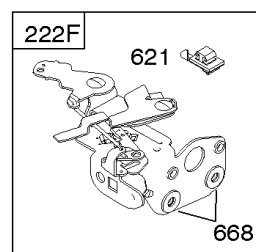

843 843A 188

615 404 616

Alternator, Controls, Electrical, Flywheel Brake, Governor Spring, Ignition

REF NO	PART NO	QTY	DESCRIPTION
188	693399		SCREW -(Control Bracket)
202	691829		LINK, Mechanical Governor
209B	790944		SPRING, Governor
222E	692982		BRACKET, Control -(Manual Friction, 5 Position Manual Choke) -Used Before Code Date 09113000
222F	593541		BRACKET, Control -(Manual Friction, 5 Position Manual Choke) -Used After Code Date 09112900
227	690783		LEVER, Governor Control
265	690798		CLAMP, Casing
267	691044		SCREW -(Casing Clamp)
268	691025		CASING, Control Wire -(Cut To Required Length)
269	691026		WIRE, Control -(Cut To Required Length)
270	691027		NUT -(Control Wire Casing)
271	691028		LEVER, Control
333	590454		ARMATURE, Magneto
334	691061		SCREW -(Magneto Armature)
347	691396		SWITCH, Rocker
356	692390		WIRE, Stop
356B	693010		WIRE, Stop
362	793351		SHIELD, Spark Plug
404	690272		WASHER -(Governor Crank)
474	691991		ALTERNATOR
497	690664		SCREW -(Stopswitch Bracket)
505	691251		NUT -(Governor Control Lever)
562	691119		BOLT -(Governor Control Lever)
615	690340		RETAINER, Governor Shaft
616	698801		CRANK, Governor
621	692310		SWITCH, Stop
627	792565		BRACKET, Stopswitch
635	66538S		BOOT, Spark Plug
668	493823		SPACER -(Includes 2)
745	691648		SCREW -(Brake)
789B	792685		HARNESS, Wiring
789D	796574		HARNESS, Wiring
843	691884		SLEEVE, Lever -(Speed Control)
843A	691895		SLEEVE, Lever -(Choke)
851	493880S		TERMINAL, Spark Plug
851A	692424		TERMINAL, Spark Plug
910	691094		STUD -(Alternator)
922	692135		SPRING, Brake