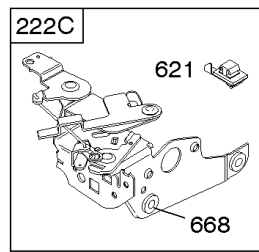

843 843A 188

615 404 616

Alternator, Controls, Electrical, Flywheel Brake, Governor Spring, Ignition

REF NO	PART NO	QTY	DESCRIPTION
188	693399		SCREW -(Control Bracket)
202	691829		LINK, Mechanical Governor
209B	790944		SPRING, Governor
222E	692982		BRACKET, Control -(Manual Friction, 5 Position Manual Choke) -Used Before Code Date 09113000
222F	593541		BRACKET, Control -(Manual Friction, 5 Position Manual Choke) -Used After Code Date 09112900
227	690783		LEVER, Governor Control
265	690798		CLAMP, Casing
267	691044		SCREW -(Casing Clamp)
268	691025		CASING, Control Wire -(Cut To Required Length)
269	691026		WIRE, Control -(Cut To Required Length)
270	691027		NUT -(Control Wire Casing)
271	691028		LEVER, Control
333	590454		ARMATURE, Magneto
334	691061		SCREW -(Magneto Armature)
347	691396		SWITCH, Rocker
356	692390		WIRE, Stop
356B	693010		WIRE, Stop
362	793351		SHIELD, Spark Plug
404	690272		WASHER -(Governor Crank)
474	691991		ALTERNATOR
497	690664		SCREW -(Stopswitch Bracket)
505	691251		NUT -(Governor Control Lever)
562	691119		BOLT -(Governor Control Lever)
615	690340		RETAINER, Governor Shaft
616	698801		CRANK, Governor
621	692310		SWITCH, Stop
627	792565		BRACKET, Stopswitch
635	66538S		BOOT, Spark Plug
668	493823		SPACER -(Includes 2)
745	691648		SCREW -(Brake)
789B	792685		HARNESS, Wiring
789D	796574		HARNESS, Wiring
843	691884		SLEEVE, Lever -(Speed Control)
843A	691895		SLEEVE, Lever -(Choke)
851	493880S		TERMINAL, Spark Plug
851A	692424		TERMINAL, Spark Plug
910	691094		STUD -(Alternator)
922	692135		SPRING, Brake

- 843
- 843A
- 188

- 209A
- 209B
- 202

- 615
- 404
- 616
- 271
- 268
- 269
- 270
- 267
- 265

Alternator, Controls, Electrical, Flywheel Brake, Governor Spring, Ignition

REF NO	PART NO	QTY	DESCRIPTION
923	796387		BRAKE -(With Stop Switch)
923A	796136		BRAKE -(Rewind Starter)
935	499421		SWITCH, Interlock -Used Before Code Date 08050100
1119	692979		SCREW -(Alternator) (Alternator)
1160	690345		SCREW -(Interlock Switch)