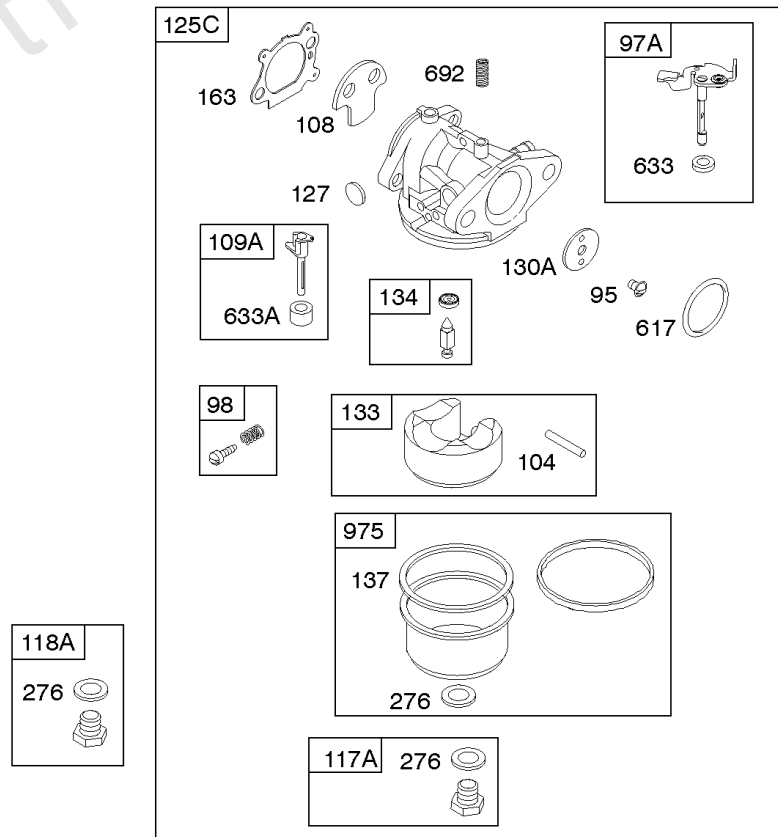

1319 WARNING LABEL

REQUIRED when replacing parts with warning labels affixed.

1058 OPERATOR'S MANUAL

1330 REPAIR MANUAL

Camshaft, Crankshaft, Cylinder, Engine Sump, Lubrication, Piston Group, Valves

REF NO	PART NO	QTY	DESCRIPTION
337	697451		PLUG, Spark -(EMS)
358	590508		GASKET SET, Engine
377	690979		KEY, Woodruff
383	89838S		WRENCH, Spark Plug
523	499621		DIPSTICK
524	692296		SEAL, O-Ring -(Dipstick Tube)
525	495265		TUBE, Dipstick
584	697734		COVER, Breather Passage
585	691879		GASKET, Breather Passage
617	270344S		SEAL, O-Ring -(Intake Manifold)
635	66538S		BOOT, Spark Plug
668	493823		SPACER -(Includes 2)
684	690345		SCREW -(Breather Passage Cover)
718	690959		PIN, Locating
741	794388		GEAR, Timing -(Use Without Woodruff Key) -Used After Code Date 07093000 -Used Before Code Date 08021800
741	797521		GEAR, Timing -(Metal) -Used After Code Date 08021700
741	691830		GEAR, Timing -(Uses Woodruff Key)
741	790345		GEAR, Timing -(Use Without Woodruff Key) -Used Before Code Date 07100100
842	691031		SEAL, O-Ring -(Dipstick Tube)
847	692047		DIPSTICK/TUBE ASSEMBLY
868	697338		SEAL, Valve -Used Before Code Date 11070100
868	590410		SEAL, Valve -Used After Code Date 11063000
869	691155		SEAT, Valve -(Intake)
870	690380		SEAT, Valve -(Exhaust)
871	262001		BUSHING, Valve Guide -(Exhaust) -Used Before Code Date 11070100
871	63709		BUSHING, Valve Guide -(Intake) -Used Before Code Date 11070100
871	590409		BUSHING, Valve Guide -(Intake and Exhaust) -Used After Code Date 11063000
883	691881		GASKET, Exhaust
1058	380567TRI		MANUAL, Operator's
1095	590507		GASKET SET, Valve
1319	794467		LABEL, Warning
1330	270962		MANUAL, Repair