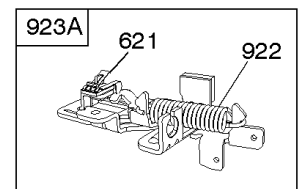

843 843A 188

615 404 616

Alternator, Controls, Electrical, Flywheel Brake, Governor Spring, Ignition

REF NO	PART NO	QTY	DESCRIPTION
188	693399		SCREW -(Control Bracket)
202	691829		LINK, Mechanical Governor
209B	790944		SPRING, Governor
222E	692982		BRACKET, Control -(Manual Friction, 5 Position Manual Choke) -Used Before Code Date 09113000
222F	593541		BRACKET, Control -(Manual Friction, 5 Position Manual Choke) -Used After Code Date 09112900
227	690783		LEVER, Governor Control
265	690798		CLAMP, Casing
267	691044		SCREW -(Casing Clamp)
268	691025		CASING, Control Wire -(Cut To Required Length)
269	691026		WIRE, Control -(Cut To Required Length)
270	691027		NUT -(Control Wire Casing)
271	691028		LEVER, Control
333	590454		ARMATURE, Magneto
334	691061		SCREW -(Magneto Armature)
347	691396		SWITCH, Rocker
356	692390		WIRE, Stop
356B	693010		WIRE, Stop
362	793351		SHIELD, Spark Plug
404	690272		WASHER -(Governor Crank)
474	691991		ALTERNATOR
497	690664		SCREW -(Stopswitch Bracket)
505	691251		NUT -(Governor Control Lever)
562	691119		BOLT -(Governor Control Lever)
615	690340		RETAINER, Governor Shaft
616	698801		CRANK, Governor
621	692310		SWITCH, Stop
627	792565		BRACKET, Stopswitch
635	66538S		BOOT, Spark Plug
668	493823		SPACER -(Includes 2)
745	691648		SCREW -(Brake)
789B	792685		HARNESS, Wiring
789D	796574		HARNESS, Wiring
843	691884		SLEEVE, Lever -(Speed Control)
843A	691895		SLEEVE, Lever -(Choke)
851	493880S		TERMINAL, Spark Plug
851A	692424		TERMINAL, Spark Plug
910	691094		STUD -(Alternator)
922	692135		SPRING, Brake

- 843
- 843A
- 188

- 209A
- 209B
- 202

- 615
- 404
- 616
- 271
- 268
- 269
- 270
- 267
- 265

Alternator, Controls, Electrical, Flywheel Brake, Governor Spring, Ignition

REF NO	PART NO	QTY	DESCRIPTION
923	796387		BRAKE -(With Stop Switch)
923A	796136		BRAKE -(Rewind Starter)
935	499421		SWITCH, Interlock -Used Before Code Date 08050100
1119	692979		SCREW -(Alternator) (Alternator)
1160	690345		SCREW -(Interlock Switch)