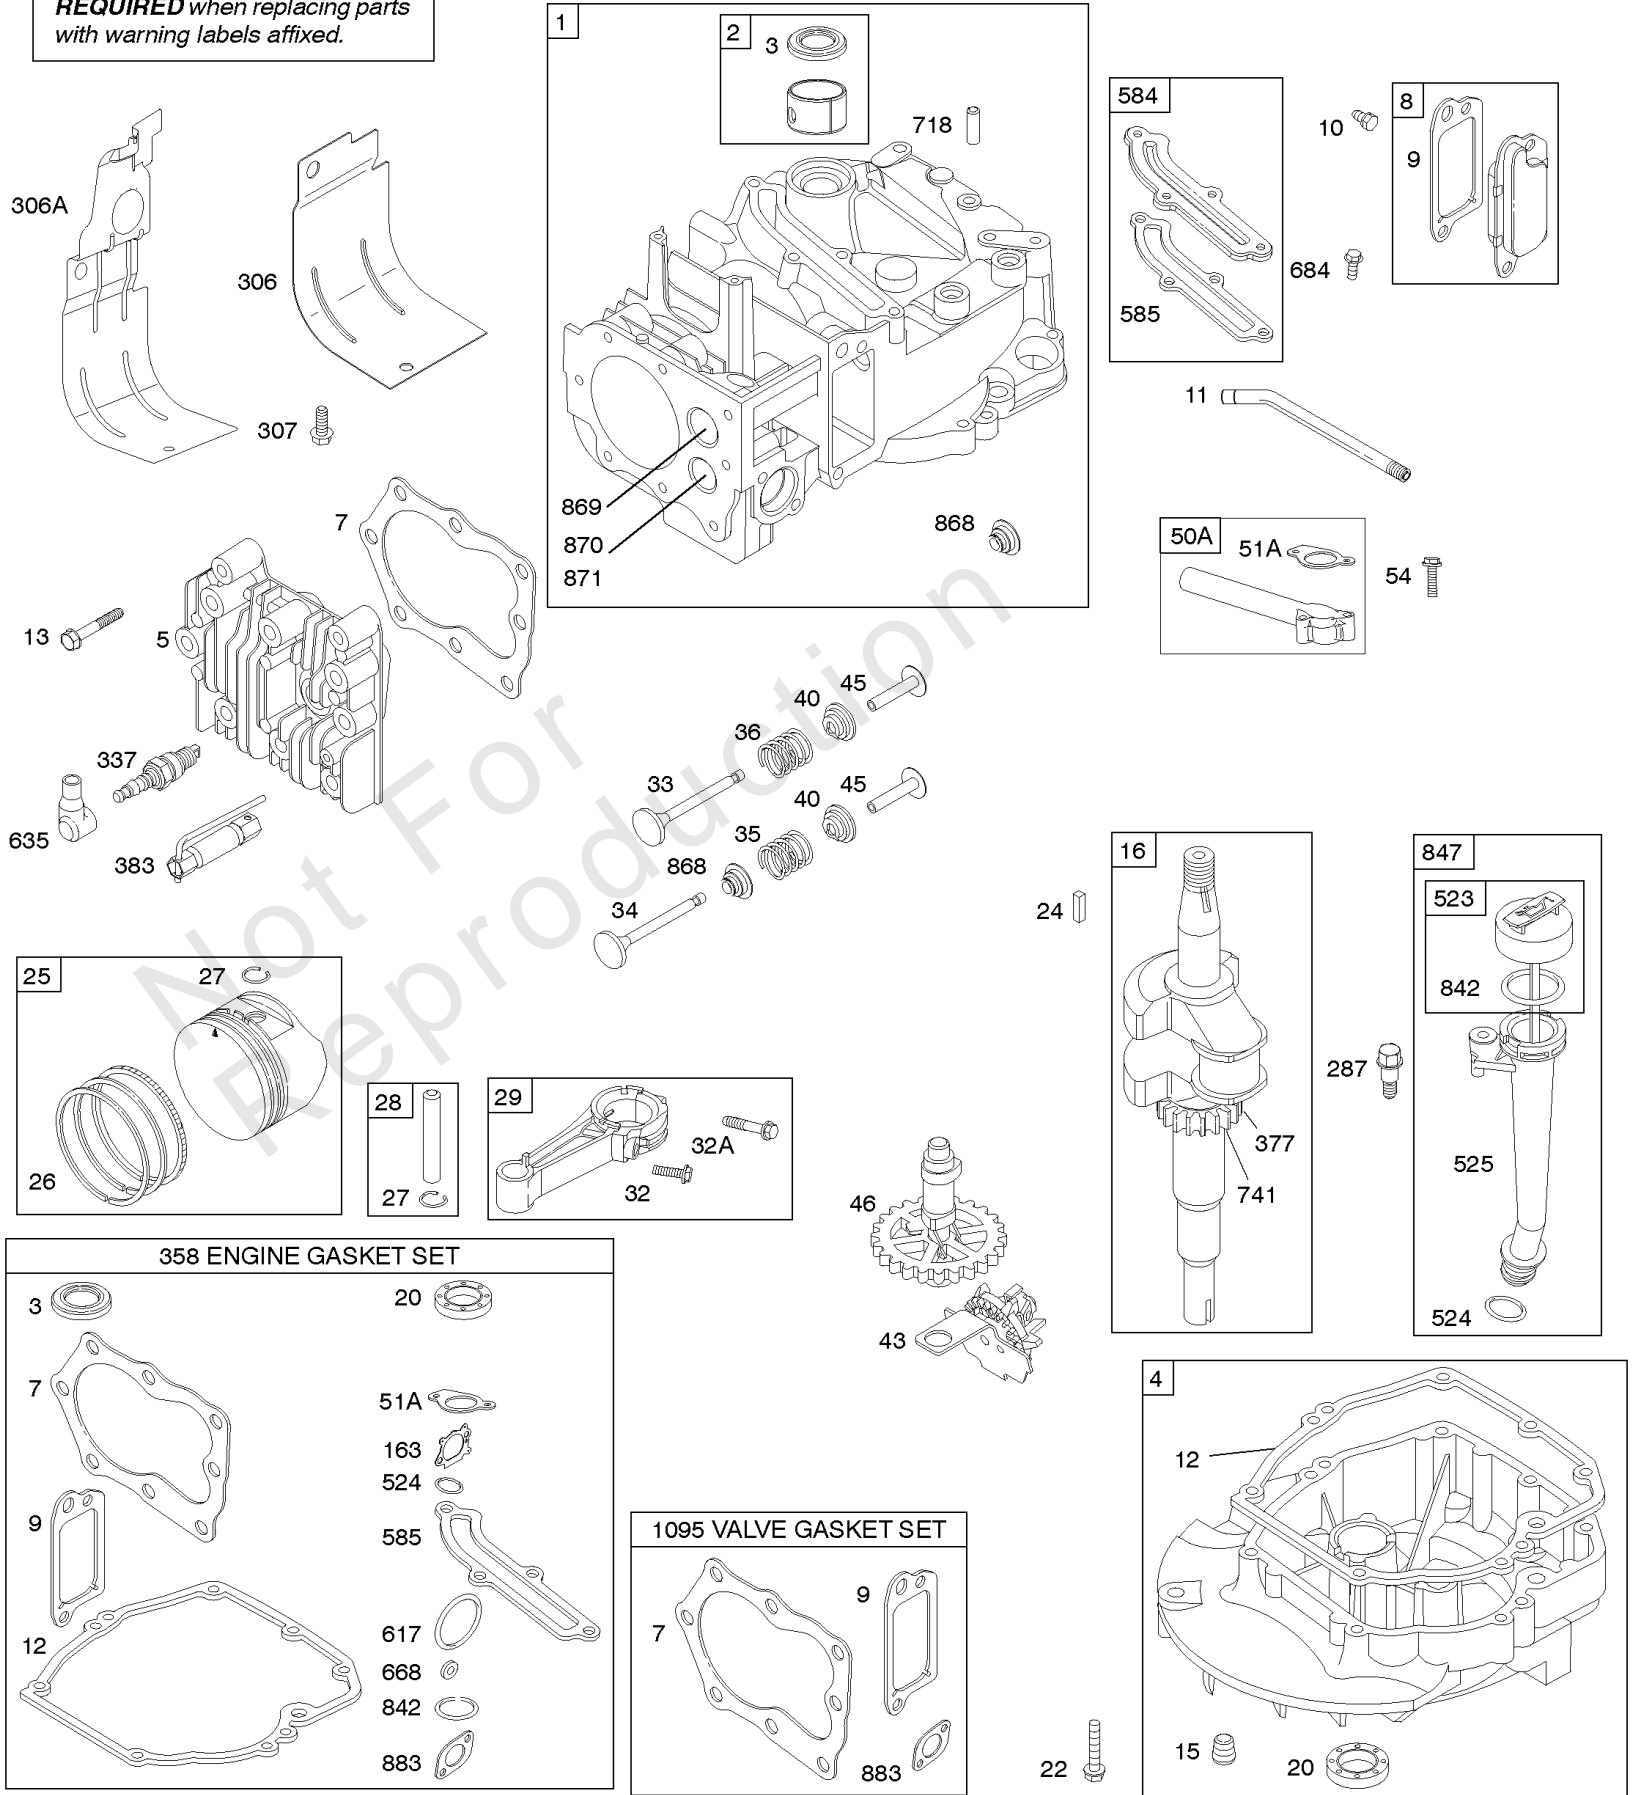

1319 WARNING LABEL

REQUIRED when replacing parts with warning labels affixed.

1058 OPERATOR'S MANUAL

1330 REPAIR MANUAL

Camshaft, Crankshaft, Cylinder, Engine Sump, Lubrication, Piston Group, Valves

REF NO	PART NO	QTY	DESCRIPTION
337	697451		PLUG, Spark -(EMS)
358	590508		GASKET SET, Engine
377	690979		KEY, Woodruff
383	89838S		WRENCH, Spark Plug
523	499621		DIPSTICK
524	692296		SEAL, O-Ring -(Dipstick Tube)
525	495265		TUBE, Dipstick
584	697734		COVER, Breather Passage
585	691879		GASKET, Breather Passage
617	270344S		SEAL, O-Ring -(Intake Manifold)
635	66538S		BOOT, Spark Plug
668	493823		SPACER -(Includes 2)
684	690345		SCREW -(Breather Passage Cover)
718	690959		PIN, Locating
741	794388		GEAR, Timing -(Use Without Woodruff Key) -Used After Code Date 07093000 -Used Before Code Date 08021800
741	797521		GEAR, Timing -(Metal) -Used After Code Date 08021700
741	691830		GEAR, Timing -(Uses Woodruff Key)
741	790345		GEAR, Timing -(Use Without Woodruff Key) -Used Before Code Date 07100100
842	691031		SEAL, O-Ring -(Dipstick Tube)
847	692047		DIPSTICK/TUBE ASSEMBLY
868	697338		SEAL, Valve -Used Before Code Date 11070100
868	590410		SEAL, Valve -Used After Code Date 11063000
869	691155		SEAT, Valve -(Intake)
870	690380		SEAT, Valve -(Exhaust)
871	262001		BUSHING, Valve Guide -(Exhaust) -Used Before Code Date 11070100
871	63709		BUSHING, Valve Guide -(Intake) -Used Before Code Date 11070100
871	590409		BUSHING, Valve Guide -(Intake and Exhaust) -Used After Code Date 11063000
883	691881		GASKET, Exhaust
1058	380567TRI		MANUAL, Operator's
1095	590507		GASKET SET, Valve
1319	794467		LABEL, Warning
1330	270962		MANUAL, Repair