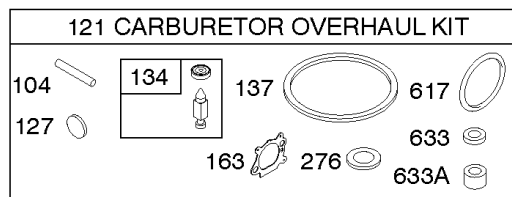

Carburetor

REF NO	PART NO	QTY	DESCRIPTION
94	493765		KIT, Idle Mixture -(Used On Carb. I.d. No. M24)
95	691636		SCREW -(Throttle Valve)
97	493267		KIT, Throttle Shaft -(Metal)
97	696565		SHAFT, Throttle -(Plastic)
97A	795881		SHAFT, Throttle -(Plastic)
98	398185		KIT, Idle Speed -(Idle Speed) (Lmt 26, 27, 28, 31)
104	797622		PIN, Float Hinge
108	796993		VALVE, Choke -Used After Code Date 12072700
108	691182		VALVE, Choke -Used Before Code Date 12072600
108A	795935		VALVE, Choke -Used After Code Date 08031200
108A	790844		VALVE, Choke -Used Before Code Date 08031300
109A	498593		SHAFT, Choke
117	494870		JET, Main -(Standard)
117A	697355		JET, Main -(Standard)
117A	498981		JET, Main -(Standard)
117B	498977		JET, Main -(Standard) -Used After Code Date 08061900
117B	691428		JET, Main -(Standard) -Used Before Code Date 08062000
118	498975		JET, Main -(High Altitude)
118A	494870		JET, Main -(High Altitude)
118A	692677		JET, Main -(High Altitude)
118B	694250		JET, Main -(High Altitude) -Used After Code Date 08061900
118B	695042		JET, Main -(High Altitude) -Used Before Code Date 08062000
121	498260		KIT, Carburetor Overhaul
125	799868		CARBURETOR -(Primer)
125A	799869		CARBURETOR -(Choke)
125B	799866		CARBURETOR -(Autochoke System)
127	694468		PLUG, Welch -(Bowl Vent)
130	696564		VALVE, Throttle
130A	691181		VALVE, Throttle
133	398187		FLOAT, Carburetor
134	398188		KIT, Needle/Seat