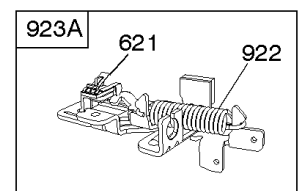

843 843A 188

615 404 616

Alternator, Controls, Electrical, Flywheel Brake, Governor Spring, Ignition

REF NO	PART NO	QTY	DESCRIPTION
188	693399		SCREW -(Control Bracket)
202	691829		LINK, Mechanical Governor
209B	790944		SPRING, Governor
222E	692982		BRACKET, Control -(Manual Friction, 5 Position Manual Choke) -Used Before Code Date 09113000
222F	593541		BRACKET, Control -(Manual Friction, 5 Position Manual Choke) -Used After Code Date 09112900
227	690783		LEVER, Governor Control
265	690798		CLAMP, Casing
267	691044		SCREW -(Casing Clamp)
268	691025		CASING, Control Wire -(Cut To Required Length)
269	691026		WIRE, Control -(Cut To Required Length)
270	691027		NUT -(Control Wire Casing)
271	691028		LEVER, Control
333	590454		ARMATURE, Magneto
334	691061		SCREW -(Magneto Armature)
347	691396		SWITCH, Rocker
356	692390		WIRE, Stop
356B	693010		WIRE, Stop
362	793351		SHIELD, Spark Plug
404	690272		WASHER -(Governor Crank)
474	691991		ALTERNATOR
497	690664		SCREW -(Stopswitch Bracket)
505	691251		NUT -(Governor Control Lever)
562	691119		BOLT -(Governor Control Lever)
615	690340		RETAINER, Governor Shaft
616	698801		CRANK, Governor
621	692310		SWITCH, Stop
627	792565		BRACKET, Stopswitch
635	66538S		BOOT, Spark Plug
668	493823		SPACER -(Includes 2)
745	691648		SCREW -(Brake)
789B	792685		HARNESS, Wiring
789D	796574		HARNESS, Wiring
843	691884		SLEEVE, Lever -(Speed Control)
843A	691895		SLEEVE, Lever -(Choke)
851	493880S		TERMINAL, Spark Plug
851A	692424		TERMINAL, Spark Plug
910	691094		STUD -(Alternator)
922	692135		SPRING, Brake

- 843
- 843A
- 188

- 209A
- 209B
- 202

- 615
- 404
- 616
- 271
- 268
- 269
- 270
- 267
- 265

Alternator, Controls, Electrical, Flywheel Brake, Governor Spring, Ignition

REF NO	PART NO	QTY	DESCRIPTION
923	796387		BRAKE -(With Stop Switch)
923A	796136		BRAKE -(Rewind Starter)
935	499421		SWITCH, Interlock -Used Before Code Date 08050100
1119	692979		SCREW -(Alternator) (Alternator)
1160	690345		SCREW -(Interlock Switch)