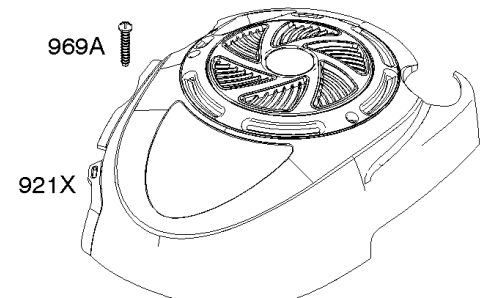

Blower Housing/Shrouds

REF NO	PART NO	QTY	DESCRIPTION
37	793756		GUARD, Flywheel
65	690837		SCREW -(Rewind Starter)
78	691108		SCREW -(Flywheel Guard)
304	493294		HOUSING, Blower -(Non Compliance Engines)
305	691108		SCREW -(Blower Housing)
563	691138		SCREW -(Debris Screen Guard)
564	690664		SCREW -(Control Cover)
564B	698589		SCREW -(Control Cover)
564C	690351		SCREW -(Control Cover)
592	690800		NUT -(Rewind Starter)
604	691757		COVER, Control
604B	790703		COVER, Control
604E	794794		COVER, Control
703	696309		CLIP
921B	692931		HOUSING, Blower
921Y	798277		HOUSING, Blower
921J	790036		HOUSING, Blower
921M	792652		HOUSING, Blower
921V	795089		HOUSING, Blower
921X	796706		HOUSING, Blower
925	795403		COVER, Linkage
930	691919		GUARD, Rewind -(Round)
949	696306		GUARD, Debris Screen
969	690700		SCREW -(Blower Housing)
969A	691138		SCREW -(Blower Housing)
997	696310		SHIELD, Debris
1036	-----		Label-Emissions -(Available From A Briggs & Stratton Authorized Dealer)