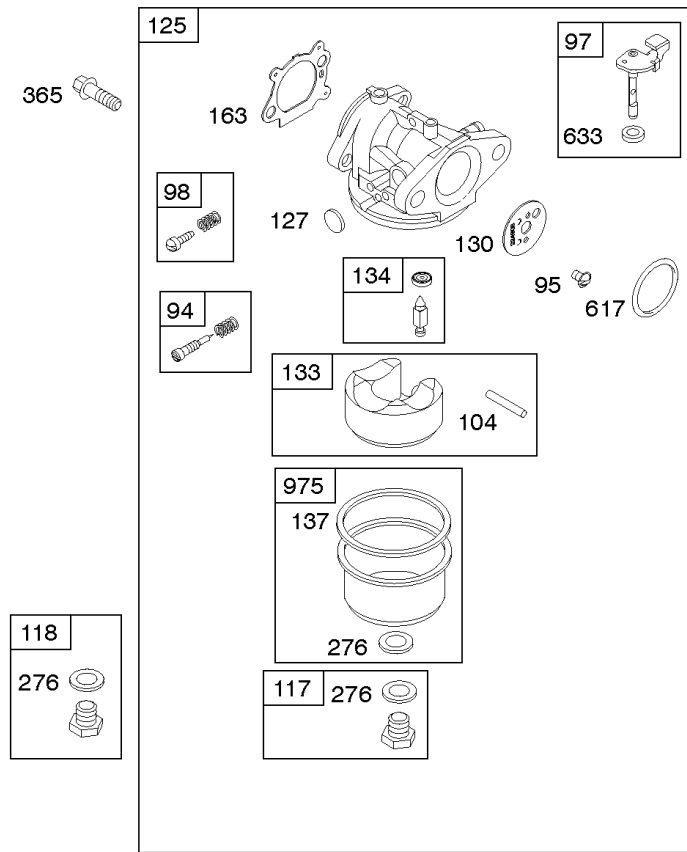

1319 WARNING LABEL

REQUIRED when replacing parts with warning labels affixed.

1058 OPERATOR'S MANUAL

1330 REPAIR MANUAL

Camshaft, Crankshaft, Cylinder, Engine Sump, Lubrication, Piston Group, Valves

REF NO	PART NO	QTY	DESCRIPTION
337	697451		PLUG, Spark -(EMS)
358	590508		GASKET SET, Engine
377	690979		KEY, Woodruff
383	89838S		WRENCH, Spark Plug
523	499621		DIPSTICK
524	692296		SEAL, O-Ring -(Dipstick Tube)
525	495265		TUBE, Dipstick
584	697734		COVER, Breather Passage
585	691879		GASKET, Breather Passage
617	270344S		SEAL, O-Ring -(Intake Manifold)
635	66538S		BOOT, Spark Plug
668	493823		SPACER -(Includes 2)
684	690345		SCREW -(Breather Passage Cover)
718	690959		PIN, Locating
741	794388		GEAR, Timing -(Use Without Woodruff Key) -Used After Code Date 07093000 -Used Before Code Date 08021800
741	797521		GEAR, Timing -(Metal) -Used After Code Date 08021700
741	691830		GEAR, Timing -(Uses Woodruff Key)
741	790345		GEAR, Timing -(Use Without Woodruff Key) -Used Before Code Date 07100100
842	691031		SEAL, O-Ring -(Dipstick Tube)
847	692047		DIPSTICK/TUBE ASSEMBLY
868	697338		SEAL, Valve -Used Before Code Date 11070100
868	590410		SEAL, Valve -Used After Code Date 11063000
869	691155		SEAT, Valve -(Intake)
870	690380		SEAT, Valve -(Exhaust)
871	262001		BUSHING, Valve Guide -(Exhaust) -Used Before Code Date 11070100
871	63709		BUSHING, Valve Guide -(Intake) -Used Before Code Date 11070100
871	590409		BUSHING, Valve Guide -(Intake and Exhaust) -Used After Code Date 11063000
883	691881		GASKET, Exhaust
1058	380567TRI		MANUAL, Operator's
1095	590507		GASKET SET, Valve
1319	794467		LABEL, Warning
1330	270962		MANUAL, Repair