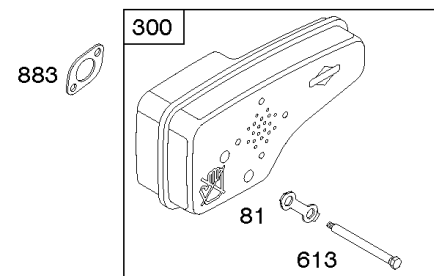

Air Cleaner, Exhaust System, Fuel Supply

REF NO	PART NO	QTY	DESCRIPTION
11B	691923		TUBE, Breather
81	691740		LOCK, Muffler Screw
163	795629		GASKET, Air Cleaner -(Air Cleaner)
187	791766		LINE, Fuel -(15" Long)(Cut To Required Length)
187A	791873		LINE, Fuel -(Molded)
187B	791891		LINE, Fuel -(Includes Filter)
187D	795090		LINE, Fuel -(Molded)
190	690940		SCREW -(Fuel Tank)
240	298090S		FILTER, Fuel
291	593208		THERMOSTAT
300	692038		MUFFLER
339	794797		TUBE/CONNECTOR ASSEMBLY
425A	690670		SCREW -(Air Cleaner Cover)
443A	692523		SCREW -(Air Cleaner Primer Base)
445A	491588S		FILTER, A/C Cartridge
467	790842		KNOB, Air Cleaner Cover
535	493537S		FILTER, Air Cleaner Foam
601	791850		CLAMP, Hose
601A	691038		CLAMP, Hose
613	691340		SCREW -(Muffler) (1/4-20 x 2.75 Inches Total Length, 2.25 Inch Shoulder Length)
613	790833		SCREW -(Muffler) (1/4-20 x 2.75 Inches Total Length, 2.08 Inch Shoulder Length)
670	692294		SPACER, Fuel Tank
676	396548		DEFLECTOR, Muffler
676A	393756		DEFLECTOR, Muffler -(Side Outlet)
676E	393760		DEFLECTOR, Muffler
676B	397931		DEFLECTOR, Muffler
676C	493871		DEFLECTOR, Muffler
676D	497682		DEFLECTOR, Muffler
676F	590745		DEFLECTOR, Muffler
677	690661		SCREW -(Muffler Deflector) (Thread Forming)
677A	593440		SCREW -(Muffler Deflector) (Self-Drilling & Tapping)
832	590486		GUARD, Muffler
836	690664		SCREW -(Muffler Guard)
883	691881		GASKET, Exhaust
957C	794793		CAP, Fuel Tank
957D	796577		CAP, Fuel Tank
958	698183		VALVE, Fuel Shut Off -(Plastic)
966C	794798		BASE, Air Cleaner -(Primer)
968B	692298		COVER, Air Cleaner
972E	796578		TANK, Fuel -(Plastic)