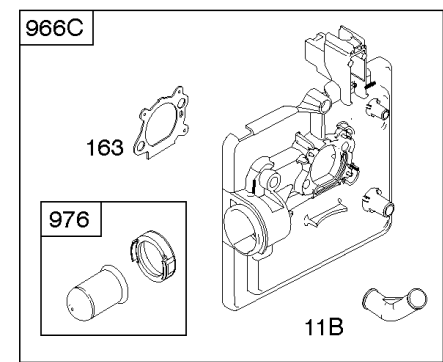

Air Cleaner, Exhaust System, Fuel Supply

REF NO	PART NO	QTY	DESCRIPTION
976	694395		PRIMER, Carburetor
994	398067		ARRESTOR, Spark
994B	792245		ARRESTOR, Spark
1059	692311		KIT, Screw/Washer

Not For Reproduction