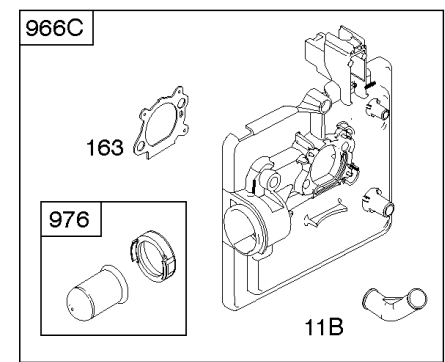

Air Cleaner, Exhaust System, Fuel Supply

REF NO	PART NO	QTY	DESCRIPTION
11B	691923		TUBE, Breather
81	691740		LOCK, Muffler Screw
163	795629		GASKET, Air Cleaner -(Air Cleaner)
187	791766		LINE, Fuel -(15" Long)(Cut To Required Length)
187A	791873		LINE, Fuel -(Molded)
187B	791891		LINE, Fuel -(Includes Filter)
187D	795090		LINE, Fuel -(Molded)
190	690940		SCREW -(Fuel Tank)
240	298090S		FILTER, Fuel
291	593208		THERMOSTAT
300	692038		MUFFLER
339	794797		TUBE/CONNECTOR ASSEMBLY
425A	690670		SCREW -(Air Cleaner Cover)
443A	692523		SCREW -(Air Cleaner Primer Base)
445A	491588S		FILTER, A/C Cartridge
467	790842		KNOB, Air Cleaner Cover
535	493537S		FILTER, Air Cleaner Foam
601	791850		CLAMP, Hose
601A	691038		CLAMP, Hose
613	691340		SCREW -(Muffler) (1/4-20 x 2.75 Inches Total Length, 2.25 Inch Shoulder Length)
613	790833		SCREW -(Muffler) (1/4-20 x 2.75 Inches Total Length, 2.08 Inch Shoulder Length)
670	692294		SPACER, Fuel Tank
676	396548		DEFLECTOR, Muffler
676A	393756		DEFLECTOR, Muffler -(Side Outlet)
676E	393760		DEFLECTOR, Muffler
676B	397931		DEFLECTOR, Muffler
676C	493871		DEFLECTOR, Muffler
676D	497682		DEFLECTOR, Muffler
676F	590745		DEFLECTOR, Muffler
677	690661		SCREW -(Muffler Deflector) (Thread Forming)
677A	593440		SCREW -(Muffler Deflector) (Self-Drilling & Tapping)
832	590486		GUARD, Muffler
836	690664		SCREW -(Muffler Guard)
883	691881		GASKET, Exhaust
957C	794793		CAP, Fuel Tank
957D	796577		CAP, Fuel Tank
958	698183		VALVE, Fuel Shut Off -(Plastic)
966C	794798		BASE, Air Cleaner -(Primer)
968B	692298		COVER, Air Cleaner
972E	796578		TANK, Fuel -(Plastic)