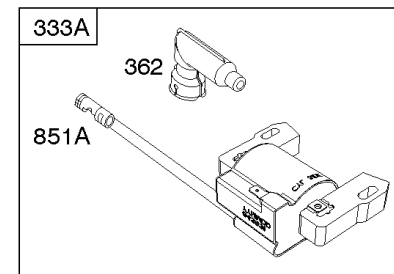

843 843A 188

615 404 616

Alternator, Controls, Electrical, Flywheel Brake, Governor Spring, Ignition

REF NO	PART NO	QTY	DESCRIPTION
188	693399		SCREW -(Control Bracket)
202	691829		LINK, Mechanical Governor
209B	790944		SPRING, Governor
222E	692982		BRACKET, Control -(Manual Friction, 5 Position Manual Choke) -Used Before Code Date 09113000
222F	593541		BRACKET, Control -(Manual Friction, 5 Position Manual Choke) -Used After Code Date 09112900
227	690783		LEVER, Governor Control
265	690798		CLAMP, Casing
267	691044		SCREW -(Casing Clamp)
268	691025		CASING, Control Wire -(Cut To Required Length)
269	691026		WIRE, Control -(Cut To Required Length)
270	691027		NUT -(Control Wire Casing)
271	691028		LEVER, Control
333	590454		ARMATURE, Magneto
334	691061		SCREW -(Magneto Armature)
347	691396		SWITCH, Rocker
356	692390		WIRE, Stop
356B	693010		WIRE, Stop
362	793351		SHIELD, Spark Plug
404	690272		WASHER -(Governor Crank)
474	691991		ALTERNATOR
497	690664		SCREW -(Stopswitch Bracket)
505	691251		NUT -(Governor Control Lever)
562	691119		BOLT -(Governor Control Lever)
615	690340		RETAINER, Governor Shaft
616	698801		CRANK, Governor
621	692310		SWITCH, Stop
627	792565		BRACKET, Stopswitch
635	66538S		BOOT, Spark Plug
668	493823		SPACER -(Includes 2)
745	691648		SCREW -(Brake)
789B	792685		HARNESS, Wiring
789D	796574		HARNESS, Wiring
843	691884		SLEEVE, Lever -(Speed Control)
843A	691895		SLEEVE, Lever -(Choke)
851	493880S		TERMINAL, Spark Plug
851A	692424		TERMINAL, Spark Plug
910	691094		STUD -(Alternator)
922	692135		SPRING, Brake

- 843
- 843A
- 188

- 209A
- 209B
- 202

- 615
- 404
- 616
- 271
- 268
- 269
- 270
- 267
- 265

Alternator, Controls, Electrical, Flywheel Brake, Governor Spring, Ignition

REF NO	PART NO	QTY	DESCRIPTION
923	796387		BRAKE -(With Stop Switch)
923A	796136		BRAKE -(Rewind Starter)
935	499421		SWITCH, Interlock -Used Before Code Date 08050100
1119	692979		SCREW -(Alternator) (Alternator)
1160	690345		SCREW -(Interlock Switch)