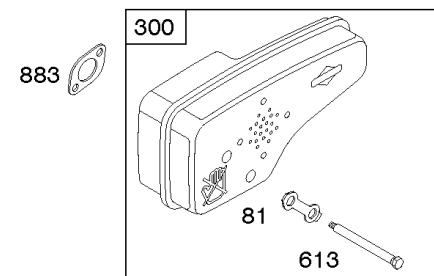

Air Cleaner, Exhaust System, Fuel Supply

REF NO	PART NO	QTY	DESCRIPTION
976	694395		PRIMER, Carburetor
994	398067		ARRESTOR, Spark
994B	792245		ARRESTOR, Spark
1059	692311		KIT, Screw/Washer

Not For Reproduction