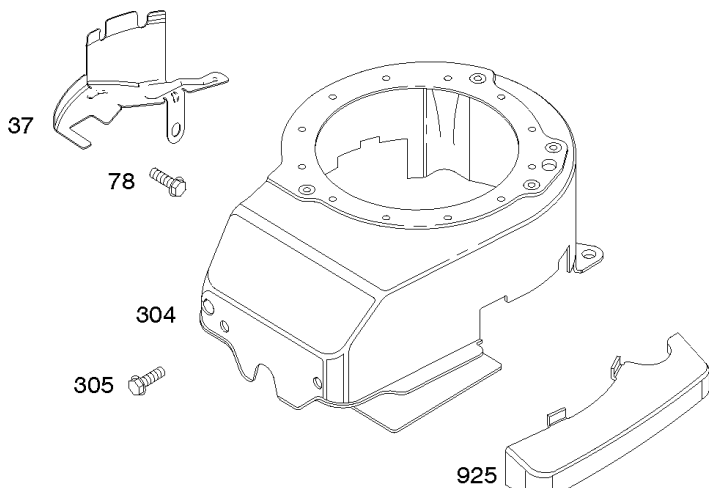

Blower Housing/Shrouds

REF NO	PART NO	QTY	DESCRIPTION
37	793756		GUARD, Flywheel
65	690837		SCREW -(Rewind Starter)
78	691108		SCREW -(Flywheel Guard)
304	493294		HOUSING, Blower -(Non Compliance Engines)
305	691108		SCREW -(Blower Housing)
563	691138		SCREW -(Debris Screen Guard)
564	690664		SCREW -(Control Cover)
564B	698589		SCREW -(Control Cover)
564C	690351		SCREW -(Control Cover)
592	690800		NUT -(Rewind Starter)
604	691757		COVER, Control
604B	790703		COVER, Control
604E	794794		COVER, Control
703	696309		CLIP
921B	692931		HOUSING, Blower
921Y	798277		HOUSING, Blower
921J	790036		HOUSING, Blower
921M	792652		HOUSING, Blower
921V	795089		HOUSING, Blower
921X	796706		HOUSING, Blower
925	795403		COVER, Linkage
930	691919		GUARD, Rewind -(Round)
949	696306		GUARD, Debris Screen
969	690700		SCREW -(Blower Housing)
969A	691138		SCREW -(Blower Housing)
997	696310		SHIELD, Debris
1036	-----		Label-Emissions -(Available From A Briggs & Stratton Authorized Dealer)