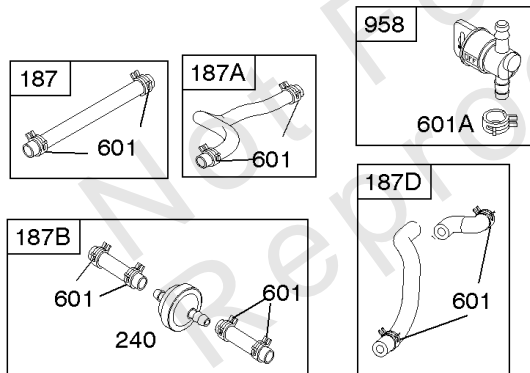

Air Cleaner, Exhaust System, Fuel Supply

REF NO	PART NO	QTY	DESCRIPTION
976	694395		PRIMER, Carburetor
994	398067		ARRESTOR, Spark
994B	792245		ARRESTOR, Spark
1059	692311		KIT, Screw/Washer

Not For Reproduction