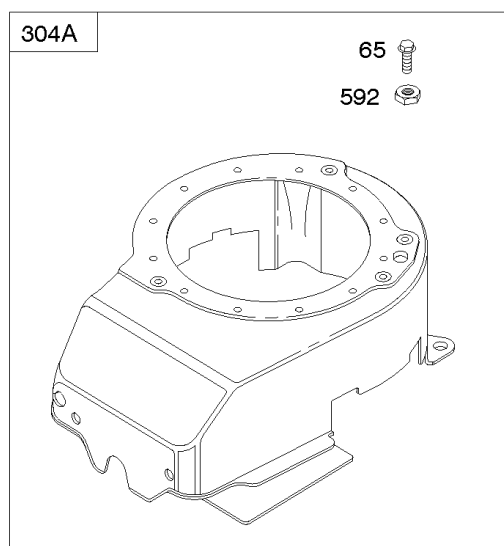

Blower Housing/Shrouds

REF NO	PART NO	QTY	DESCRIPTION
37	793756		GUARD, Flywheel
65	690837		SCREW -(Rewind Starter)
78	691108		SCREW -(Flywheel Guard)
304	493294		HOUSING, Blower -(Non Compliance Engines)
305	691108		SCREW -(Blower Housing)
563	691138		SCREW -(Debris Screen Guard)
564	690664		SCREW -(Control Cover)
564B	698589		SCREW -(Control Cover)
564C	690351		SCREW -(Control Cover)
592	690800		NUT -(Rewind Starter)
604	691757		COVER, Control
604B	790703		COVER, Control
604E	794794		COVER, Control
703	696309		CLIP
921B	692931		HOUSING, Blower
921Y	798277		HOUSING, Blower
921J	790036		HOUSING, Blower
921M	792652		HOUSING, Blower
921V	795089		HOUSING, Blower
921X	796706		HOUSING, Blower
925	795403		COVER, Linkage
930	691919		GUARD, Rewind -(Round)
949	696306		GUARD, Debris Screen
969	690700		SCREW -(Blower Housing)
969A	691138		SCREW -(Blower Housing)
997	696310		SHIELD, Debris
1036	-----		Label-Emissions -(Available From A Briggs & Stratton Authorized Dealer)