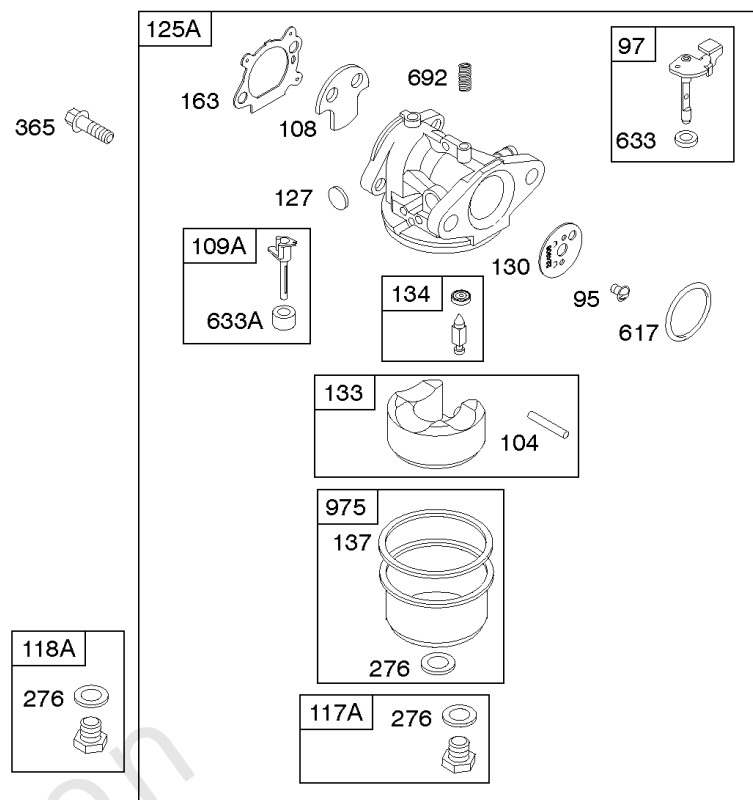

1319 WARNING LABEL

REQUIRED when replacing parts with warning labels affixed.

1058 OPERATOR'S MANUAL

1330 REPAIR MANUAL

Camshaft, Crankshaft, Cylinder, Engine Sump, Lubrication, Piston Group, Valves

REF NO	PART NO	QTY	DESCRIPTION
337	697451		PLUG, Spark -(EMS)
358	590508		GASKET SET, Engine
377	690979		KEY, Woodruff
383	89838S		WRENCH, Spark Plug
523	499621		DIPSTICK
524	692296		SEAL, O-Ring -(Dipstick Tube)
525	495265		TUBE, Dipstick
584	697734		COVER, Breather Passage
585	691879		GASKET, Breather Passage
617	270344S		SEAL, O-Ring -(Intake Manifold)
635	66538S		BOOT, Spark Plug
668	493823		SPACER -(Includes 2)
684	690345		SCREW -(Breather Passage Cover)
718	690959		PIN, Locating
741	794388		GEAR, Timing -(Use Without Woodruff Key) -Used After Code Date 07093000 -Used Before Code Date 08021800
741	797521		GEAR, Timing -(Metal) -Used After Code Date 08021700
741	691830		GEAR, Timing -(Uses Woodruff Key)
741	790345		GEAR, Timing -(Use Without Woodruff Key) -Used Before Code Date 07100100
842	691031		SEAL, O-Ring -(Dipstick Tube)
847	692047		DIPSTICK/TUBE ASSEMBLY
868	697338		SEAL, Valve -Used Before Code Date 11070100
868	590410		SEAL, Valve -Used After Code Date 11063000
869	691155		SEAT, Valve -(Intake)
870	690380		SEAT, Valve -(Exhaust)
871	262001		BUSHING, Valve Guide -(Exhaust) -Used Before Code Date 11070100
871	63709		BUSHING, Valve Guide -(Intake) -Used Before Code Date 11070100
871	590409		BUSHING, Valve Guide -(Intake and Exhaust) -Used After Code Date 11063000
883	691881		GASKET, Exhaust
1058	380567TRI		MANUAL, Operator's
1095	590507		GASKET SET, Valve
1319	794467		LABEL, Warning
1330	270962		MANUAL, Repair