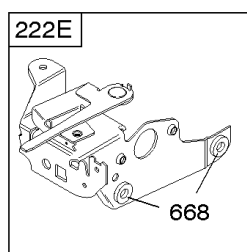

843 843A 188

615 404 616

Alternator, Controls, Electrical, Flywheel Brake, Governor Spring, Ignition

REF NO	PART NO	QTY	DESCRIPTION
188	693399		SCREW -(Control Bracket)
202	691829		LINK, Mechanical Governor
209B	790944		SPRING, Governor
222E	692982		BRACKET, Control -(Manual Friction, 5 Position Manual Choke) -Used Before Code Date 09113000
222F	593541		BRACKET, Control -(Manual Friction, 5 Position Manual Choke) -Used After Code Date 09112900
227	690783		LEVER, Governor Control
265	690798		CLAMP, Casing
267	691044		SCREW -(Casing Clamp)
268	691025		CASING, Control Wire -(Cut To Required Length)
269	691026		WIRE, Control -(Cut To Required Length)
270	691027		NUT -(Control Wire Casing)
271	691028		LEVER, Control
333	590454		ARMATURE, Magneto
334	691061		SCREW -(Magneto Armature)
347	691396		SWITCH, Rocker
356	692390		WIRE, Stop
356B	693010		WIRE, Stop
362	793351		SHIELD, Spark Plug
404	690272		WASHER -(Governor Crank)
474	691991		ALTERNATOR
497	690664		SCREW -(Stopswitch Bracket)
505	691251		NUT -(Governor Control Lever)
562	691119		BOLT -(Governor Control Lever)
615	690340		RETAINER, Governor Shaft
616	698801		CRANK, Governor
621	692310		SWITCH, Stop
627	792565		BRACKET, Stopswitch
635	66538S		BOOT, Spark Plug
668	493823		SPACER -(Includes 2)
745	691648		SCREW -(Brake)
789B	792685		HARNESS, Wiring
789D	796574		HARNESS, Wiring
843	691884		SLEEVE, Lever -(Speed Control)
843A	691895		SLEEVE, Lever -(Choke)
851	493880S		TERMINAL, Spark Plug
851A	692424		TERMINAL, Spark Plug
910	691094		STUD -(Alternator)
922	692135		SPRING, Brake

- 843
- 843A
- 188

- 209A
- 209B
- 202

- 615
- 404
- 616
- 271
- 268
- 269
- 270
- 267
- 265

Alternator, Controls, Electrical, Flywheel Brake, Governor Spring, Ignition

REF NO	PART NO	QTY	DESCRIPTION
923	796387		BRAKE -(With Stop Switch)
923A	796136		BRAKE -(Rewind Starter)
935	499421		SWITCH, Interlock -Used Before Code Date 08050100
1119	692979		SCREW -(Alternator) (Alternator)
1160	690345		SCREW -(Interlock Switch)