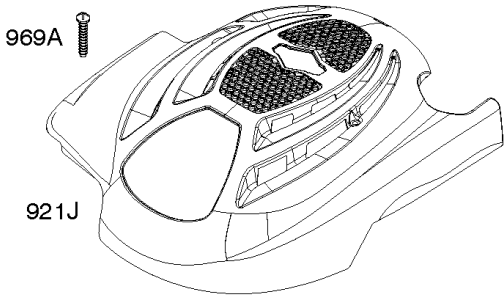

Blower Housing/Shrouds

REF NO	PART NO	QTY	DESCRIPTION
37	793756		GUARD, Flywheel
65	690837		SCREW -(Rewind Starter)
78	691108		SCREW -(Flywheel Guard)
304	493294		HOUSING, Blower -(Non Compliance Engines)
305	691108		SCREW -(Blower Housing)
563	691138		SCREW -(Debris Screen Guard)
564	690664		SCREW -(Control Cover)
564B	698589		SCREW -(Control Cover)
564C	690351		SCREW -(Control Cover)
592	690800		NUT -(Rewind Starter)
604	691757		COVER, Control
604B	790703		COVER, Control
604E	794794		COVER, Control
703	696309		CLIP
921B	692931		HOUSING, Blower
921Y	798277		HOUSING, Blower
921J	790036		HOUSING, Blower
921M	792652		HOUSING, Blower
921V	795089		HOUSING, Blower
921X	796706		HOUSING, Blower
925	795403		COVER, Linkage
930	691919		GUARD, Rewind -(Round)
949	696306		GUARD, Debris Screen
969	690700		SCREW -(Blower Housing)
969A	691138		SCREW -(Blower Housing)
997	696310		SHIELD, Debris
1036	-----		Label-Emissions -(Available From A Briggs & Stratton Authorized Dealer)