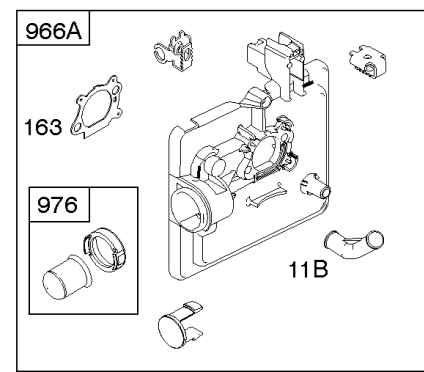

Air Cleaner, Exhaust System, Fuel Supply

REF NO	PART NO	QTY	DESCRIPTION
976	694395		PRIMER, Carburetor
994	398067		ARRESTOR, Spark
994B	792245		ARRESTOR, Spark
1059	692311		KIT, Screw/Washer

Not For Reproduction