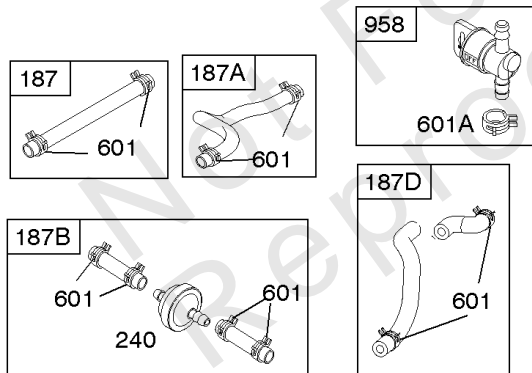

Air Cleaner, Exhaust System, Fuel Supply

REF NO	PART NO	QTY	DESCRIPTION
11B	691923		TUBE, Breather
81	691740		LOCK, Muffler Screw
163	795629		GASKET, Air Cleaner -(Air Cleaner)
187	791766		LINE, Fuel -(15" Long)(Cut To Required Length)
187A	791873		LINE, Fuel -(Molded)
187B	791891		LINE, Fuel -(Includes Filter)
187D	795090		LINE, Fuel -(Molded)
190	690940		SCREW -(Fuel Tank)
240	298090S		FILTER, Fuel
291	593208		THERMOSTAT
300	692038		MUFFLER
339	794797		TUBE/CONNECTOR ASSEMBLY
425A	690670		SCREW -(Air Cleaner Cover)
443A	692523		SCREW -(Air Cleaner Primer Base)
445A	491588S		FILTER, A/C Cartridge
467	790842		KNOB, Air Cleaner Cover
535	493537S		FILTER, Air Cleaner Foam
601	791850		CLAMP, Hose
601A	691038		CLAMP, Hose
613	691340		SCREW -(Muffler) (1/4-20 x 2.75 Inches Total Length, 2.25 Inch Shoulder Length)
613	790833		SCREW -(Muffler) (1/4-20 x 2.75 Inches Total Length, 2.08 Inch Shoulder Length)
670	692294		SPACER, Fuel Tank
676	396548		DEFLECTOR, Muffler
676A	393756		DEFLECTOR, Muffler -(Side Outlet)
676E	393760		DEFLECTOR, Muffler
676B	397931		DEFLECTOR, Muffler
676C	493871		DEFLECTOR, Muffler
676D	497682		DEFLECTOR, Muffler
676F	590745		DEFLECTOR, Muffler
677	690661		SCREW -(Muffler Deflector) (Thread Forming)
677A	593440		SCREW -(Muffler Deflector) (Self-Drilling & Tapping)
832	590486		GUARD, Muffler
836	690664		SCREW -(Muffler Guard)
883	691881		GASKET, Exhaust
957C	794793		CAP, Fuel Tank
957D	796577		CAP, Fuel Tank
958	698183		VALVE, Fuel Shut Off -(Plastic)
966C	794798		BASE, Air Cleaner -(Primer)
968B	692298		COVER, Air Cleaner
972E	796578		TANK, Fuel -(Plastic)