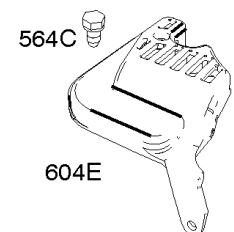

Blower Housing/Shrouds

REF NO	PART NO	QTY	DESCRIPTION
37	793756		GUARD, Flywheel
65	690837		SCREW -(Rewind Starter)
78	691108		SCREW -(Flywheel Guard)
304	493294		HOUSING, Blower -(Non Compliance Engines)
305	691108		SCREW -(Blower Housing)
563	691138		SCREW -(Debris Screen Guard)
564	690664		SCREW -(Control Cover)
564B	698589		SCREW -(Control Cover)
564C	690351		SCREW -(Control Cover)
592	690800		NUT -(Rewind Starter)
604	691757		COVER, Control
604B	790703		COVER, Control
604E	794794		COVER, Control
703	696309		CLIP
921B	692931		HOUSING, Blower
921Y	798277		HOUSING, Blower
921J	790036		HOUSING, Blower
921M	792652		HOUSING, Blower
921V	795089		HOUSING, Blower
921X	796706		HOUSING, Blower
925	795403		COVER, Linkage
930	691919		GUARD, Rewind -(Round)
949	696306		GUARD, Debris Screen
969	690700		SCREW -(Blower Housing)
969A	691138		SCREW -(Blower Housing)
997	696310		SHIELD, Debris
1036	-----		Label-Emissions -(Available From A Briggs & Stratton Authorized Dealer)