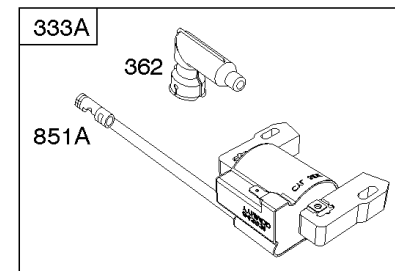

843 843A 188

615 404 616

Alternator, Controls, Electrical, Flywheel Brake, Governor Spring, Ignition

REF NO	PART NO	QTY	DESCRIPTION
188	693399		SCREW -(Control Bracket)
202	691829		LINK, Mechanical Governor
209B	790944		SPRING, Governor
222E	692982		BRACKET, Control -(Manual Friction, 5 Position Manual Choke) -Used Before Code Date 09113000
222F	593541		BRACKET, Control -(Manual Friction, 5 Position Manual Choke) -Used After Code Date 09112900
227	690783		LEVER, Governor Control
265	690798		CLAMP, Casing
267	691044		SCREW -(Casing Clamp)
268	691025		CASING, Control Wire -(Cut To Required Length)
269	691026		WIRE, Control -(Cut To Required Length)
270	691027		NUT -(Control Wire Casing)
271	691028		LEVER, Control
333	590454		ARMATURE, Magneto
334	691061		SCREW -(Magneto Armature)
347	691396		SWITCH, Rocker
356	692390		WIRE, Stop
356B	693010		WIRE, Stop
362	793351		SHIELD, Spark Plug
404	690272		WASHER -(Governor Crank)
474	691991		ALTERNATOR
497	690664		SCREW -(Stopswitch Bracket)
505	691251		NUT -(Governor Control Lever)
562	691119		BOLT -(Governor Control Lever)
615	690340		RETAINER, Governor Shaft
616	698801		CRANK, Governor
621	692310		SWITCH, Stop
627	792565		BRACKET, Stopswitch
635	66538S		BOOT, Spark Plug
668	493823		SPACER -(Includes 2)
745	691648		SCREW -(Brake)
789B	792685		HARNESS, Wiring
789D	796574		HARNESS, Wiring
843	691884		SLEEVE, Lever -(Speed Control)
843A	691895		SLEEVE, Lever -(Choke)
851	493880S		TERMINAL, Spark Plug
851A	692424		TERMINAL, Spark Plug
910	691094		STUD -(Alternator)
922	692135		SPRING, Brake