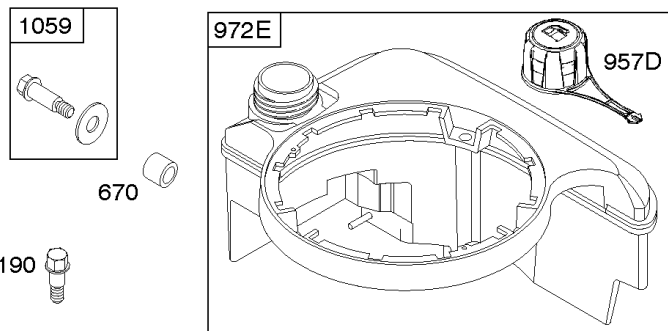

Air Cleaner, Exhaust System, Fuel Supply

REF NO	PART NO	QTY	DESCRIPTION
11B	691923		TUBE, Breather
81	691740		LOCK, Muffler Screw
163	795629		GASKET, Air Cleaner -(Air Cleaner)
187	791766		LINE, Fuel -(15" Long)(Cut To Required Length)
187A	791873		LINE, Fuel -(Molded)
187B	791891		LINE, Fuel -(Includes Filter)
187D	795090		LINE, Fuel -(Molded)
190	690940		SCREW -(Fuel Tank)
240	298090S		FILTER, Fuel
291	593208		THERMOSTAT
300	692038		MUFFLER
339	794797		TUBE/CONNECTOR ASSEMBLY
425A	690670		SCREW -(Air Cleaner Cover)
443A	692523		SCREW -(Air Cleaner Primer Base)
445A	491588S		FILTER, A/C Cartridge
467	790842		KNOB, Air Cleaner Cover
535	493537S		FILTER, Air Cleaner Foam
601	791850		CLAMP, Hose
601A	691038		CLAMP, Hose
613	691340		SCREW -(Muffler) (1/4-20 x 2.75 Inches Total Length, 2.25 Inch Shoulder Length)
613	790833		SCREW -(Muffler) (1/4-20 x 2.75 Inches Total Length, 2.08 Inch Shoulder Length)
670	692294		SPACER, Fuel Tank
676	396548		DEFLECTOR, Muffler
676A	393756		DEFLECTOR, Muffler -(Side Outlet)
676E	393760		DEFLECTOR, Muffler
676B	397931		DEFLECTOR, Muffler
676C	493871		DEFLECTOR, Muffler
676D	497682		DEFLECTOR, Muffler
676F	590745		DEFLECTOR, Muffler
677	690661		SCREW -(Muffler Deflector) (Thread Forming)
677A	593440		SCREW -(Muffler Deflector) (Self-Drilling & Tapping)
832	590486		GUARD, Muffler
836	690664		SCREW -(Muffler Guard)
883	691881		GASKET, Exhaust
957C	794793		CAP, Fuel Tank
957D	796577		CAP, Fuel Tank
958	698183		VALVE, Fuel Shut Off -(Plastic)
966C	794798		BASE, Air Cleaner -(Primer)
968B	692298		COVER, Air Cleaner
972E	796578		TANK, Fuel -(Plastic)