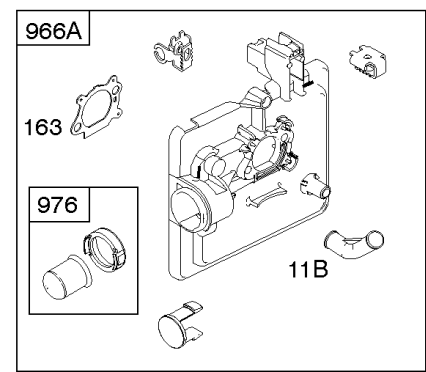

Air Cleaner, Exhaust System, Fuel Supply

REF NO	PART NO	QTY	DESCRIPTION
11B	691923		TUBE, Breather
81	691740		LOCK, Muffler Screw
163	795629		GASKET, Air Cleaner -(Air Cleaner)
187	791766		LINE, Fuel -(15" Long)(Cut To Required Length)
187A	791873		LINE, Fuel -(Molded)
187B	791891		LINE, Fuel -(Includes Filter)
187D	795090		LINE, Fuel -(Molded)
190	690940		SCREW -(Fuel Tank)
240	298090S		FILTER, Fuel
291	593208		THERMOSTAT
300	692038		MUFFLER
339	794797		TUBE/CONNECTOR ASSEMBLY
425A	690670		SCREW -(Air Cleaner Cover)
443A	692523		SCREW -(Air Cleaner Primer Base)
445A	491588S		FILTER, A/C Cartridge
467	790842		KNOB, Air Cleaner Cover
535	493537S		FILTER, Air Cleaner Foam
601	791850		CLAMP, Hose
601A	691038		CLAMP, Hose
613	691340		SCREW -(Muffler) (1/4-20 x 2.75 Inches Total Length, 2.25 Inch Shoulder Length)
613	790833		SCREW -(Muffler) (1/4-20 x 2.75 Inches Total Length, 2.08 Inch Shoulder Length)
670	692294		SPACER, Fuel Tank
676	396548		DEFLECTOR, Muffler
676A	393756		DEFLECTOR, Muffler -(Side Outlet)
676E	393760		DEFLECTOR, Muffler
676B	397931		DEFLECTOR, Muffler
676C	493871		DEFLECTOR, Muffler
676D	497682		DEFLECTOR, Muffler
676F	590745		DEFLECTOR, Muffler
677	690661		SCREW -(Muffler Deflector) (Thread Forming)
677A	593440		SCREW -(Muffler Deflector) (Self-Drilling & Tapping)
832	590486		GUARD, Muffler
836	690664		SCREW -(Muffler Guard)
883	691881		GASKET, Exhaust
957C	794793		CAP, Fuel Tank
957D	796577		CAP, Fuel Tank
958	698183		VALVE, Fuel Shut Off -(Plastic)
966C	794798		BASE, Air Cleaner -(Primer)
968B	692298		COVER, Air Cleaner
972E	796578		TANK, Fuel -(Plastic)