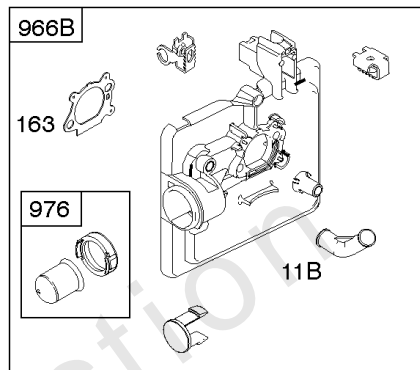

Air Cleaner, Exhaust System, Fuel Supply

REF NO	PART NO	QTY	DESCRIPTION
11B	691923		TUBE, Breather
81	691740		LOCK, Muffler Screw
163	795629		GASKET, Air Cleaner -(Air Cleaner)
187	791766		LINE, Fuel -(15" Long)(Cut To Required Length)
187A	791873		LINE, Fuel -(Molded)
187B	791891		LINE, Fuel -(Includes Filter)
187D	795090		LINE, Fuel -(Molded)
190	690940		SCREW -(Fuel Tank)
240	298090S		FILTER, Fuel
291	593208		THERMOSTAT
300	692038		MUFFLER
339	794797		TUBE/CONNECTOR ASSEMBLY
425A	690670		SCREW -(Air Cleaner Cover)
443A	692523		SCREW -(Air Cleaner Primer Base)
445A	491588S		FILTER, A/C Cartridge
467	790842		KNOB, Air Cleaner Cover
535	493537S		FILTER, Air Cleaner Foam
601	791850		CLAMP, Hose
601A	691038		CLAMP, Hose
613	691340		SCREW -(Muffler) (1/4-20 x 2.75 Inches Total Length, 2.25 Inch Shoulder Length)
613	790833		SCREW -(Muffler) (1/4-20 x 2.75 Inches Total Length, 2.08 Inch Shoulder Length)
670	692294		SPACER, Fuel Tank
676	396548		DEFLECTOR, Muffler
676A	393756		DEFLECTOR, Muffler -(Side Outlet)
676E	393760		DEFLECTOR, Muffler
676B	397931		DEFLECTOR, Muffler
676C	493871		DEFLECTOR, Muffler
676D	497682		DEFLECTOR, Muffler
676F	590745		DEFLECTOR, Muffler
677	690661		SCREW -(Muffler Deflector) (Thread Forming)
677A	593440		SCREW -(Muffler Deflector) (Self-Drilling & Tapping)
832	590486		GUARD, Muffler
836	690664		SCREW -(Muffler Guard)
883	691881		GASKET, Exhaust
957C	794793		CAP, Fuel Tank
957D	796577		CAP, Fuel Tank
958	698183		VALVE, Fuel Shut Off -(Plastic)
966C	794798		BASE, Air Cleaner -(Primer)
968B	692298		COVER, Air Cleaner
972E	796578		TANK, Fuel -(Plastic)