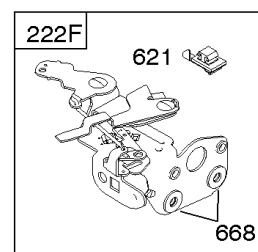

843 843A 188

615 404 616

Alternator, Controls, Electrical, Flywheel Brake, Governor Spring, Ignition

REF NO	PART NO	QTY	DESCRIPTION
188	693399		SCREW -(Control Bracket)
202	691829		LINK, Mechanical Governor
209B	790944		SPRING, Governor
222E	692982		BRACKET, Control -(Manual Friction, 5 Position Manual Choke) -Used Before Code Date 09113000
222F	593541		BRACKET, Control -(Manual Friction, 5 Position Manual Choke) -Used After Code Date 09112900
227	690783		LEVER, Governor Control
265	690798		CLAMP, Casing
267	691044		SCREW -(Casing Clamp)
268	691025		CASING, Control Wire -(Cut To Required Length)
269	691026		WIRE, Control -(Cut To Required Length)
270	691027		NUT -(Control Wire Casing)
271	691028		LEVER, Control
333	590454		ARMATURE, Magneto
334	691061		SCREW -(Magneto Armature)
347	691396		SWITCH, Rocker
356	692390		WIRE, Stop
356B	693010		WIRE, Stop
362	793351		SHIELD, Spark Plug
404	690272		WASHER -(Governor Crank)
474	691991		ALTERNATOR
497	690664		SCREW -(Stopswitch Bracket)
505	691251		NUT -(Governor Control Lever)
562	691119		BOLT -(Governor Control Lever)
615	690340		RETAINER, Governor Shaft
616	698801		CRANK, Governor
621	692310		SWITCH, Stop
627	792565		BRACKET, Stopswitch
635	66538S		BOOT, Spark Plug
668	493823		SPACER -(Includes 2)
745	691648		SCREW -(Brake)
789B	792685		HARNESS, Wiring
789D	796574		HARNESS, Wiring
843	691884		SLEEVE, Lever -(Speed Control)
843A	691895		SLEEVE, Lever -(Choke)
851	493880S		TERMINAL, Spark Plug
851A	692424		TERMINAL, Spark Plug
910	691094		STUD -(Alternator)
922	692135		SPRING, Brake

- 843
- 843A
- 188

- 209A
- 209B
- 202

- 615
- 404
- 616
- 271
- 268
- 269
- 270
- 267
- 265

Alternator, Controls, Electrical, Flywheel Brake, Governor Spring, Ignition

REF NO	PART NO	QTY	DESCRIPTION
923	796387		BRAKE -(With Stop Switch)
923A	796136		BRAKE -(Rewind Starter)
935	499421		SWITCH, Interlock -Used Before Code Date 08050100
1119	692979		SCREW -(Alternator) (Alternator)
1160	690345		SCREW -(Interlock Switch)