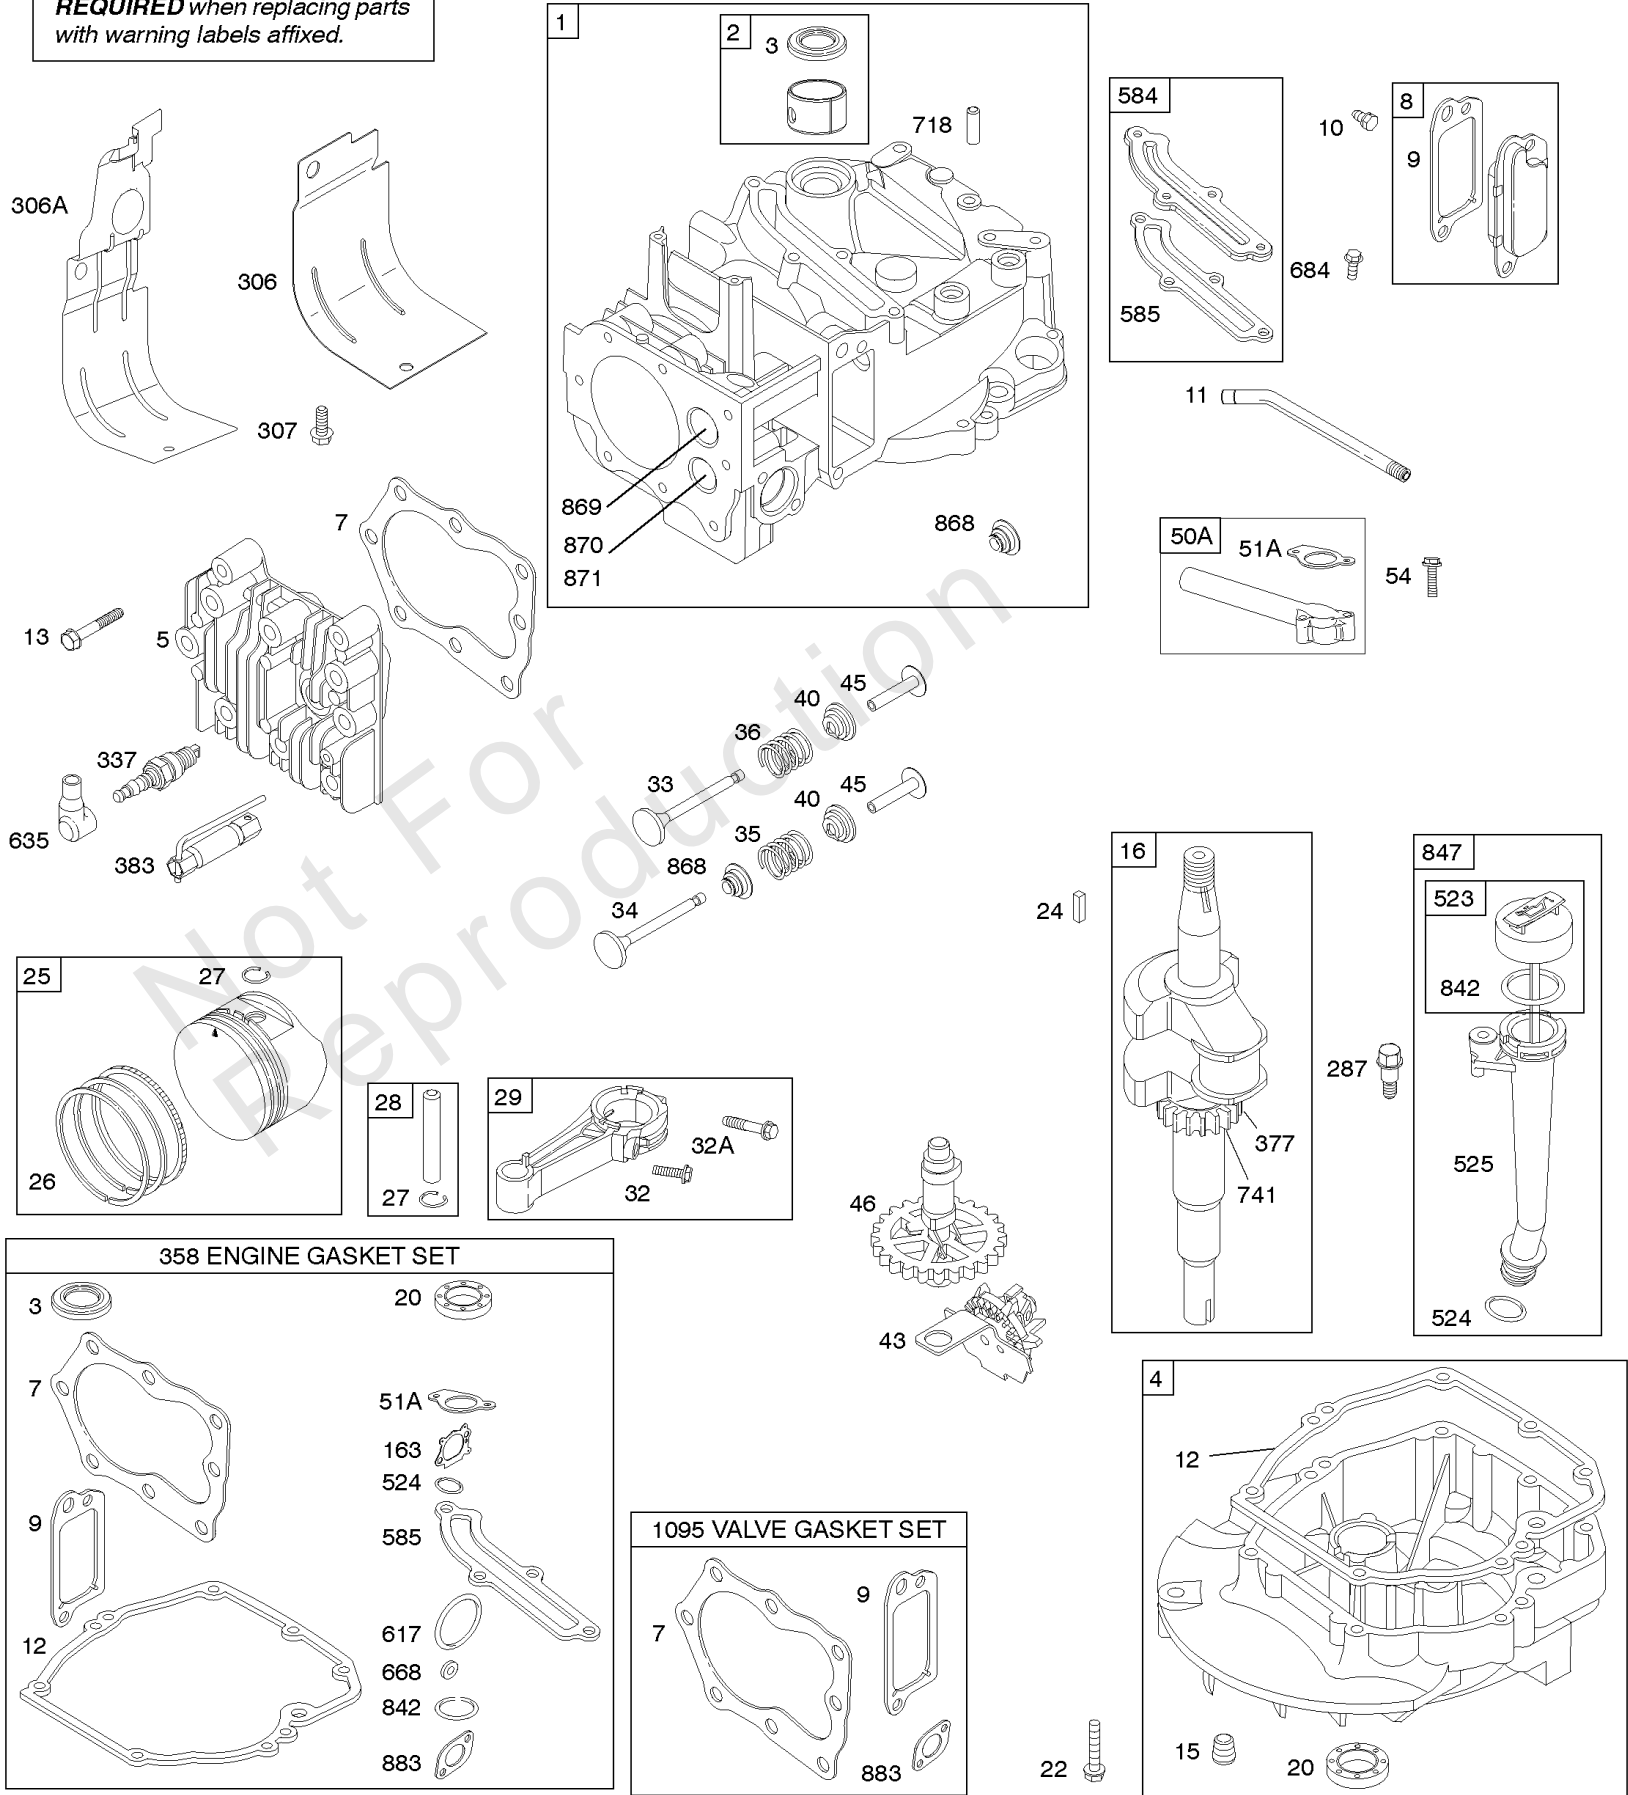

1319 WARNING LABEL

REQUIRED when replacing parts with warning labels affixed.

1058 OPERATOR'S MANUAL

1330 REPAIR MANUAL

358 ENGINE GASKET SET

3, 7, 9, 12, 20, 51A, 163, 524, 585, 617, 668, 842, 883

1095 VALVE GASKET SET