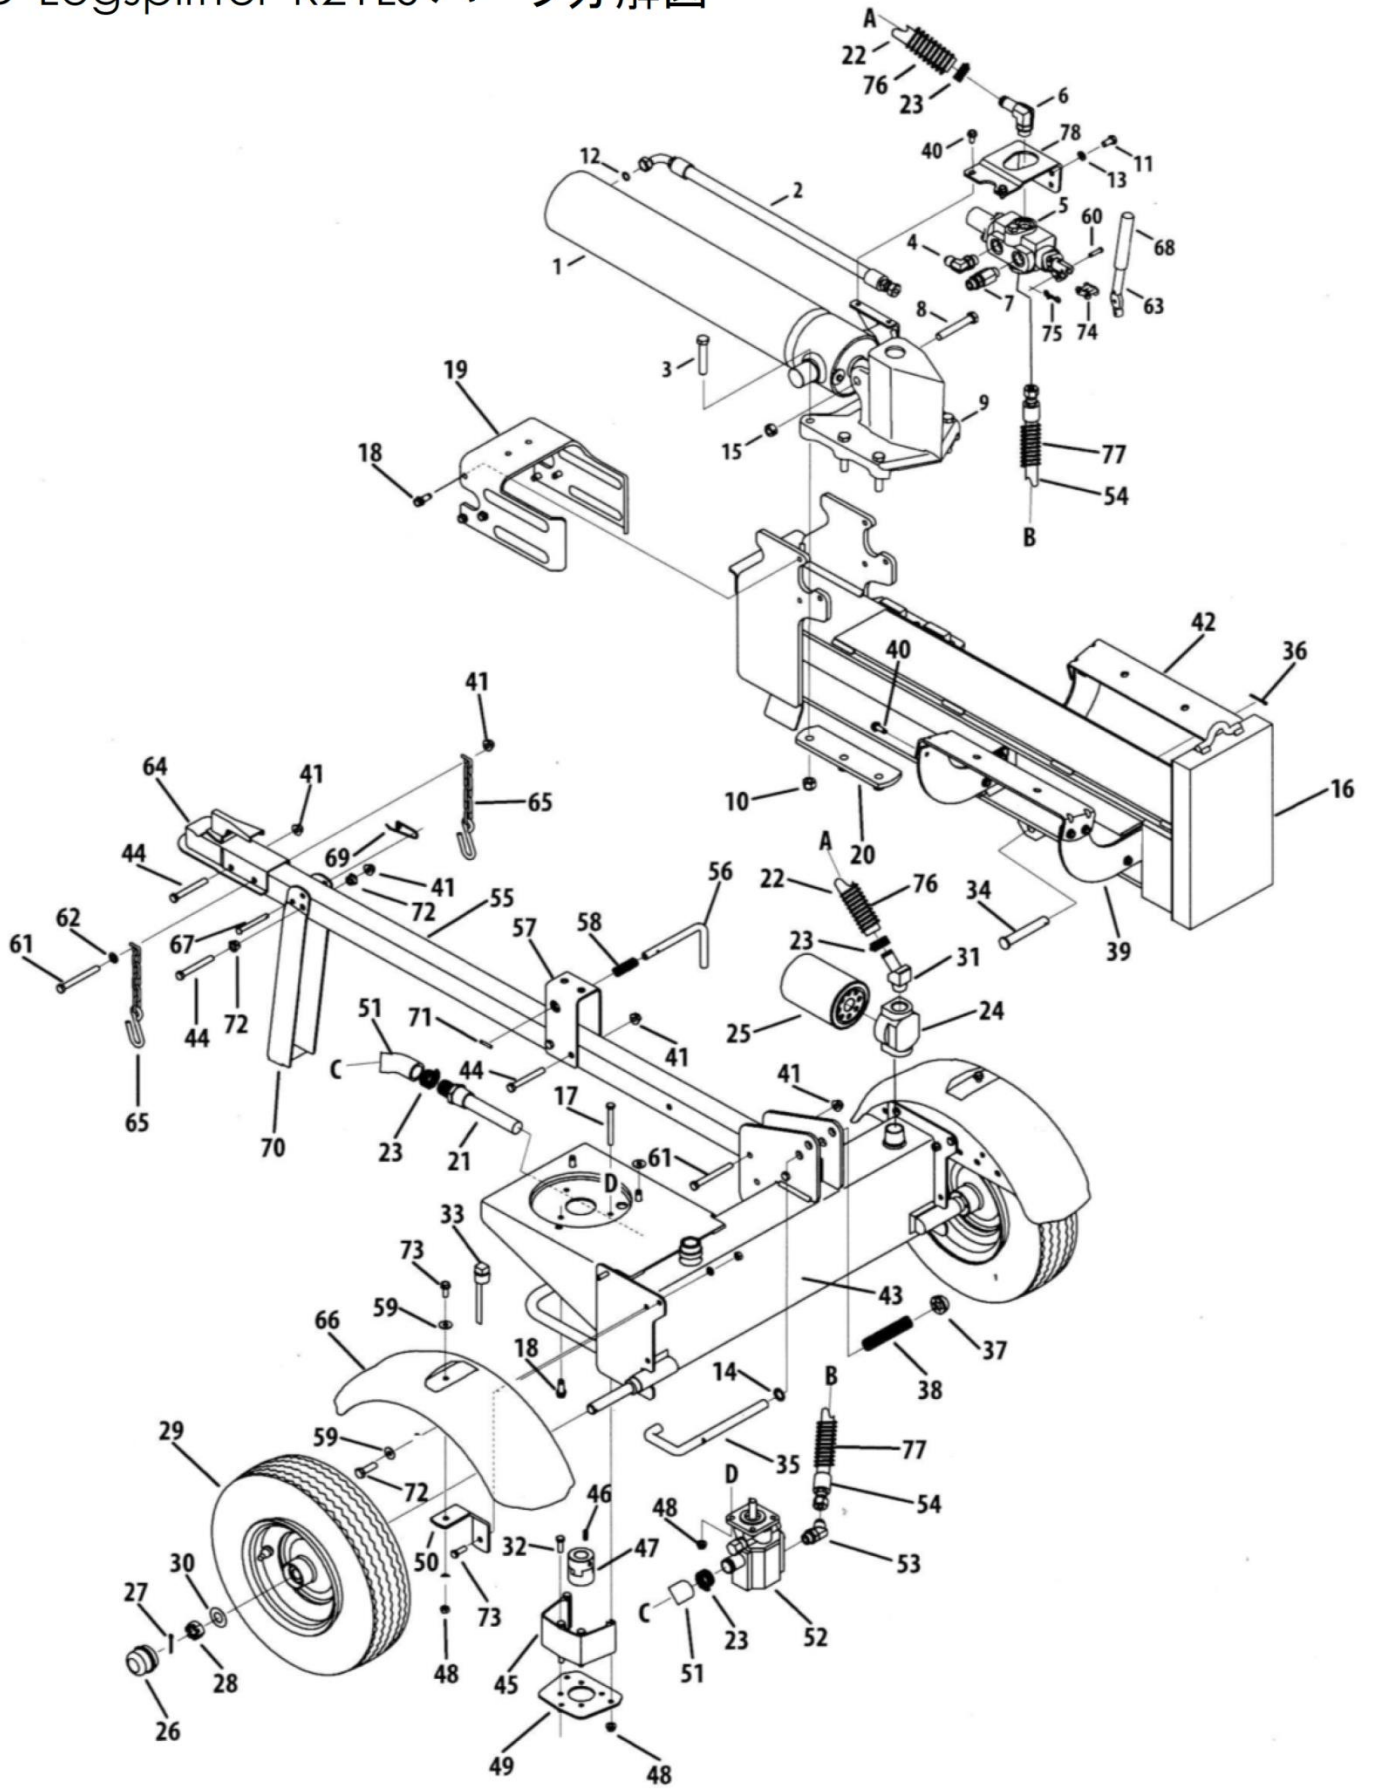

MTD Logsplitter R21LS パーツ分解図

MTD Logsplitter R21LS パーツリスト

Ref.	Part Number	Description
1	918-04713	Hydraulic Cylinder
2	727-04362	Hydraulic Tube
3	710-1018	Hex Cap Screw, 1/2-20 x 2.75
4	737-04320	90 Degree Solid Adapter
5	718-04739P	Control Valve
6	737-04307	Return Elbow
7	737-04309	Nipple Pipe, 1/2-14
8	710-1806	Hex Cap Screw, 1/2-13 x 3.25
9	719-04529	Wedge Assembly
10	912-3058	Hex Lock Nut, 1/2-20
11	710-0216	Hex Cap Screw, 3/8-16 x .75
12	721-04411	O-Ring, .419 ID x .070 Dia.
13	936-0169	Lock Washer, 3/8
14	936-0116	Flat Washer, .635 x.93 x.06
15	712-3022	Hex Lock Nut, 1/2-13
16	681-04112	Beam Assembly
17	710-3056	Hex Screw, 5/16-18 x 3.25
18	710-04683A	Self Tapping Screw, 3/8-16 x 1.0
19	781-04426	Dislodger Bracket
20	781-0790A	Back Plate
21	737-04308	Inlet Filter
22	727-0443	Return Hose, 3/4 x 44
23	726-0132	Hose Clamp, 5/8
24	737-04267	Filter Housing
25	723-0405	Oil Filter
26	734-0873	Hub Cap
27	714-0162	Cotter Pin
28	712-0359	Slotted Nut, 3/4-16
29	634-0186	Complete Wheel Assembly
—	921-0168	Dust Seal
—	941-04089	Roller Bearing
30	936-0351	Flat Washer, .760 x.500
31	737-04323	Hydraulic Fitting, 1 1/16 Orb x .75
32	710-0376	Hex Screw, 5/16-18 x 1.00
33	737-0348A	Vented Dipstick
34	711-05169	Clevis Pin
35	747-04983	Lock Rod
36	914-0470	Cotter Pin
37	726-0214	Push Cap
38	732-0583	Compression Spring
39	781-04293	Log Tray Bracket
40	710-04484	Hex Washer Screw, 5/16-18 x .750