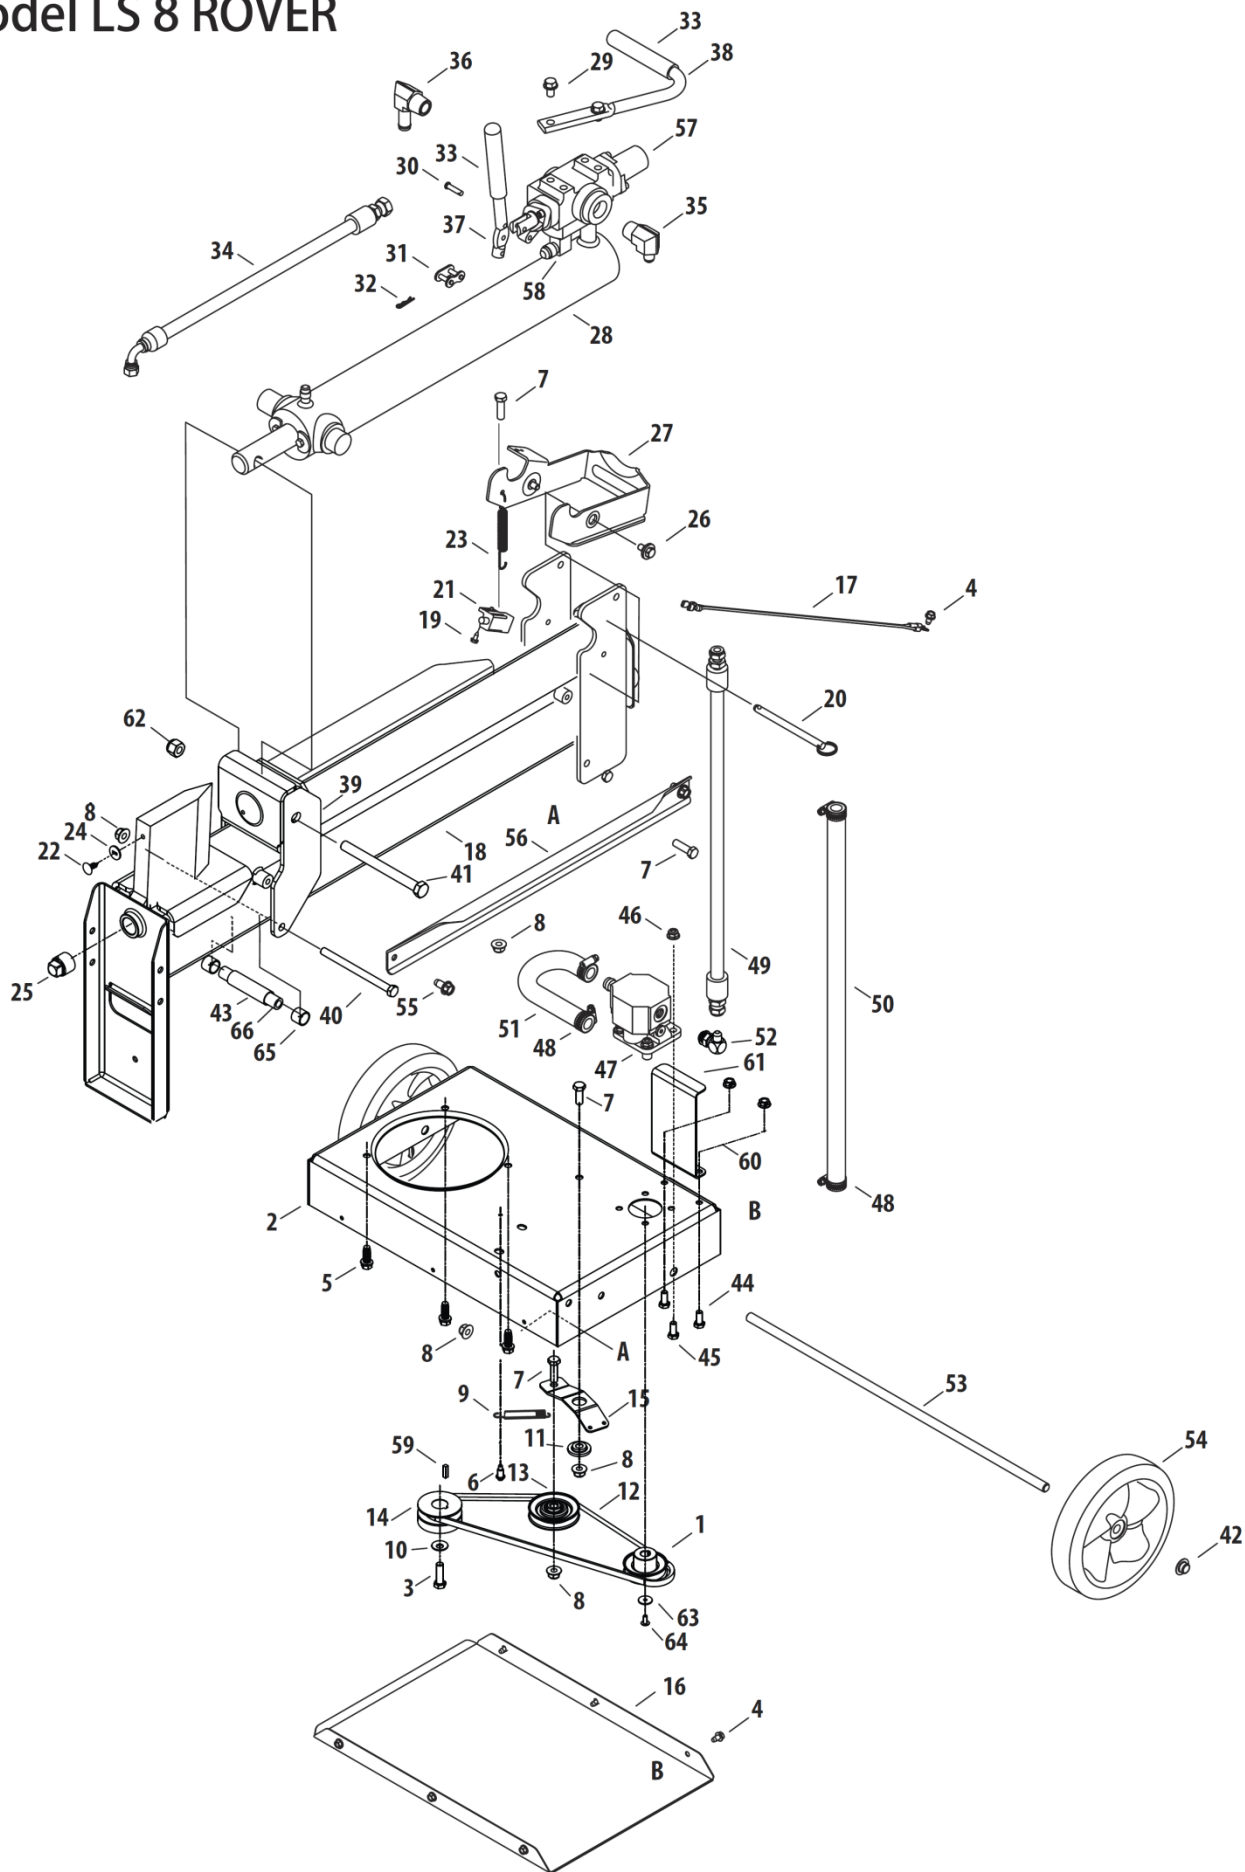

# MTD ROVER LS8 パーツリスト

Ref.	Part Number	Description
1	656-04037	Pulley .50 ID x 2.38 OD
2	681-04065A	Frame Assembly
3	710-0191	Hex Screw 3/8-24 x 1.25
4	710-0653	Hex Washer Screw, 1/4-20 x .375
5	710-0654A	Hex Washer Screw, 3/8-16 x .88
6	710-1650	Self-tapping Screw, 5/16-18 x .875
7	710-3005	Hex Bolt 3/8-16 x 1.25
8	712-04065	Flange Lock-Nut 3/8-16, Nylon
9	732-04217	Extension Spring .375 x 2.95
10	936-0452	Belleville Washer
11	748-04125	Shoulder Spacer .30 x .46
12	754-04128	Belt, V-Type, 3L, 33.92" Lg.
13	756-04133	Pulley, V-idler, 2 x 2.75 x .625-3L
14	756-04304	Idler Pulley
15	781-04132	Belt Idler Bracket
16	781-04161	Belt Cover
17	629-04161	Harness, Interlock
18	681-04064	Tank Assembly
19	738-04237A	Shoulder Screw #10-16 x .50
20	711-06452	Pin, locking
21	725-04363	Switch, Interlock
22	726-3046	Foot Pad Clips (Not Shown)
23	732-04085	Extension Spring .480 OD x 5.0
24	736-04178A	Washer, slotted, felt
25	737-04148	Drain Plug
26	738-0930	Shoulder Bolt
27	781-04168	Bracket, Lock, Cylinder
28	918-04241	Cylinder
29	710-0623	Hex Tap Screw, 3/8-16 x .62
30	711-04585	Clevis Pin
31	913-04036	Link, Handle, Valve